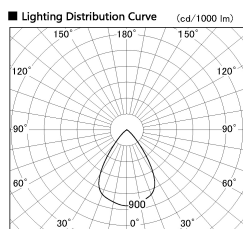

Item no. SD381-1960W9040-IK

Series Name: Cledy versa R-G (In-track)  
(SD381-IK)

Installation	Track Mount
Type	
Fixture wattage	18.6W
Beam angle	68 deg
Color Temp.	4000K
CRI	Ra>90
Luminous	1492 lm
Body	Die-castaluminumalloy
Body finish	White
Trim finish	White
Reflector finish	N/A
IP Rate	IP20
Light source	COBmodule
Input Voltage	AC220~240V
Dimming Type	Non-Dimmable
Certificate	CE,CCC
Cut Hole	N/A