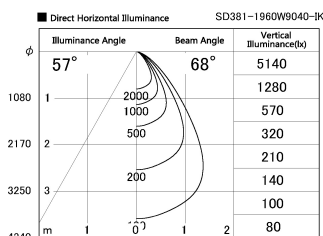

Item no. SD381-1960W9040-IK

Series Name: Cledy versa R-G (In-track)  
(SD381-IK)

Installation	Track Mount
Type	
Fixture wattage	18.6W
Beam angle	68 deg
Color Temp.	4000K
CRI	Ra>90
Luminous	1492 lm
Body	Die-castaluminumalloy
Body finish	White
Trim finish	White
Reflector finish	N/A
IP Rate	IP20
Light source	COBmodule
Input Voltage	AC220~240V
Dimming Type	Non-Dimmable
Certificate	CE,CCC
Cut Hole	N/A