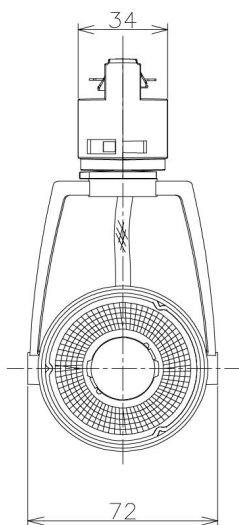

Item no. SD381-1960W9040-IK

Series Name: Cledy versa R-G (In-track)  
(SD381-IK)

Installation	Track Mount
Type	
Fixture wattage	18.6W
Beam angle	68 deg
Color Temp.	4000K
CRI	Ra>90
Luminous	1492 lm
Body	Die-castaluminumalloy
Body finish	White
Trim finish	White
Reflector finish	N/A
IP Rate	IP20
Light source	COBmodule
Input Voltage	AC220~240V
Dimming Type	Non-Dimmable
Certificate	CE,CCC
Cut Hole	N/A