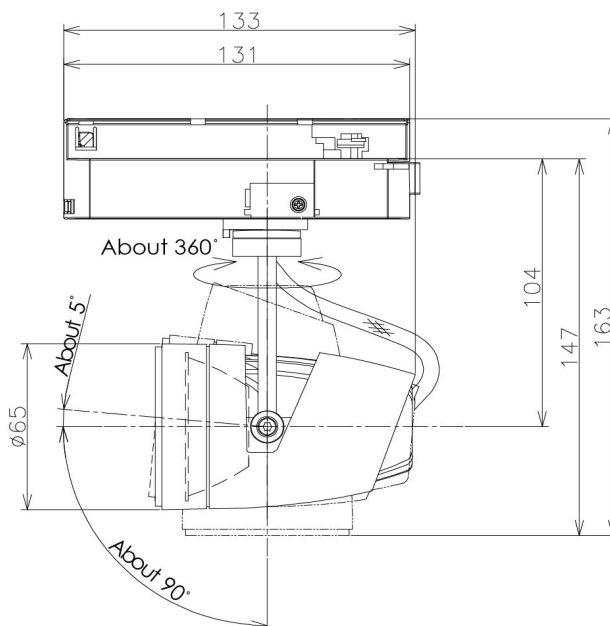

Item no. SD381-1960W9040-IK

Series Name: Cledy versa R-G (In-track)  
(SD381-IK)

Installation	Track Mount
Type	
Fixture wattage	18.6W
Beam angle	68 deg
Color Temp.	4000K
CRI	Ra>90
Luminous	1492 lm
Body	Die-castaluminumalloy
Body finish	White
Trim finish	White
Reflector finish	N/A
IP Rate	IP20
Light source	COBmodule
Input Voltage	AC220~240V
Dimming Type	Non-Dimmable
Certificate	CE,CCC
Cut Hole	N/A