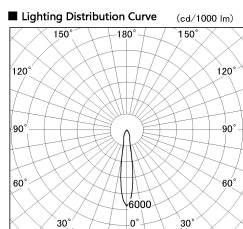

Item no. SD381-1115W9040-IK

Series Name: Cledy versa R-G (In-track)
(SD381-IK)

■ Direct Horizontal Illuminance SD381-1115W9040-IK

φ	Illuminance Angle	Beam Angle	Vertical Illuminance (lx)
	16°	17°	23440
280	10000		5860
	5000		2600
560	2000		1460
	1000		940
840			650
	500		480
1120			370

Installation	Track Mount
Type	
Fixture wattage	10.5W
Beam angle	17 deg
Color Temp.	4000K
CRI	Ra>90
Luminous	1017 lm
Body	Die-castaluminumalloy
Body finish	White
Trim finish	White
Reflector finish	N/A
IP Rate	IP20
Light source	COBmodule
Input Voltage	AC220~240V
Dimming Type	Non-Dimmable
Certificate	CE,CCC
Cut Hole	N/A