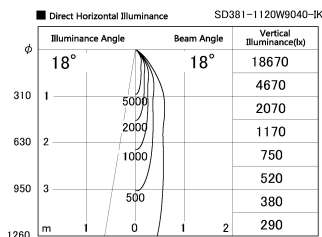

Item no. SD381-1120W9040-IK

Series Name: Cledy versa R-G (In-track)
(SD381-IK)

Installation	Track Mount
Type	
Fixture wattage	10.5W
Beam angle	18 deg
Color Temp.	4000K
CRI	Ra>90
Luminous	967 lm
Body	Die-castaluminumalloy
Body finish	White
Trim finish	White
Reflector finish	N/A
IP Rate	IP20
Light source	COBmodule
Input Voltage	AC220~240V
Dimming Type	Non-Dimmable
Certificate	CE,CCC
Cut Hole	N/A