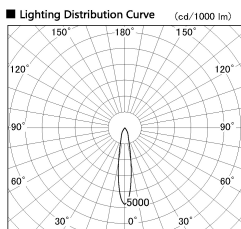

Item no. SD381-1120W9040-IK

Series Name: Cledy versa R-G (In-track)
(SD381-IK)

Installation	Track Mount
Type	
Fixture wattage	10.5W
Beam angle	18 deg
Color Temp.	4000K
CRI	Ra>90
Luminous	967 lm
Body	Die-castaluminumalloy
Body finish	White
Trim finish	White
Reflector finish	N/A
IP Rate	IP20
Light source	COBmodule
Input Voltage	AC220~240V
Dimming Type	Non-Dimmable
Certificate	CE,CCC
Cut Hole	N/A