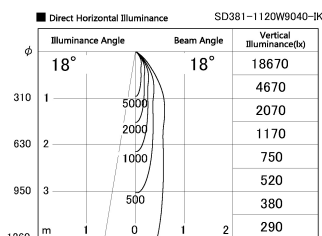

Item no. SD381-1120W9040-1K

Series Name: Cledy versa R-G (In-track)
(SD381-1K)

Installation	Track Mount
Type	Cledy versa R-G (In-track) (SD381-1K)
Fixture wattage	10.5W
Beam angle	18 deg
Color Temp.	4000K
CRI	Ra>90
Luminous	967 lm
Body	Die-castaluminumalloy
Body finish	White
Trim finish	White
Reflector finish	N/A
IP Rate	IP20
Light source	COBmodule
Input Voltage	AC220~240V
Dimming Type	Non-Dimmable
Certificate	CE,CCC
Cut Hole	N/A