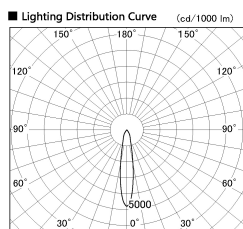

Item no. SD381-1120W9040-1K

Series Name: Cledy versa R-G (In-track)
(SD381-1K)

Installation	Track Mount
Type	Cledy versa R-G (In-track) (SD381-1K)
Fixture wattage	10.5W
Beam angle	18 deg
Color Temp.	4000K
CRI	Ra>90
Luminous	967 lm
Body	Die-castaluminumalloy
Body finish	White
Trim finish	White
Reflector finish	N/A
IP Rate	IP20
Light source	COBmodule
Input Voltage	AC220~240V
Dimming Type	Non-Dimmable
Certificate	CE,CCC
Cut Hole	N/A