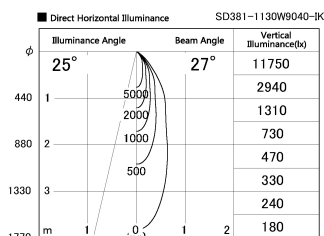

Item no. SD381-1130W9040-IK

Series Name: Cledy versa R-G (In-track)
(SD381-IK)

Installation	Track Mount
Type	
Fixture wattage	10.5W
Beam angle	27 deg
Color Temp.	4000K
CRI	Ra>90
Luminous	946 lm
Body	Die-castaluminumalloy
Body finish	White
Trim finish	White
Reflector finish	N/A
IP Rate	IP20
Light source	COBmodule
Input Voltage	AC220~240V
Dimming Type	Non-Dimmable
Certificate	CE,CCC
Cut Hole	N/A