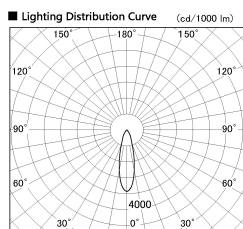

Item no. SD381-1130W9040-IK

Series Name: Cledy versa R-G (In-track)
(SD381-IK)

Installation	Track Mount
Type	
Fixture wattage	10.5W
Beam angle	27 deg
Color Temp.	4000K
CRI	Ra>90
Luminous	946 lm
Body	Die-castaluminumalloy
Body finish	White
Trim finish	White
Reflector finish	N/A
IP Rate	IP20
Light source	COBmodule
Input Voltage	AC220~240V
Dimming Type	Non-Dimmable
Certificate	CE,CCC
Cut Hole	N/A