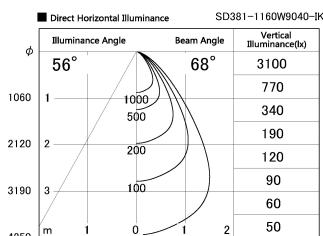

Item no. SD381-1160W9040-IK

Series Name: Cledy versa R-G (In-track)
(SD381-IK)

Installation	Track Mount
Type	
Fixture wattage	10.5W
Beam angle	68 deg
Color Temp.	4000K
CRI	Ra>90
Luminous	899 lm
Body	Die-castaluminumalloy
Body finish	White
Trim finish	White
Reflector finish	N/A
IP Rate	IP20
Light source	COBmodule
Input Voltage	AC220~240V
Dimming Type	Non-Dimmable
Certificate	CE,CCC
Cut Hole	N/A