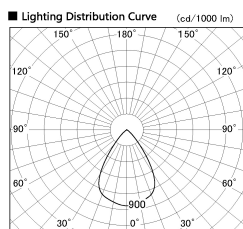

Item no. SD381-1160W9040-IK

Series Name: Cledy versa R-G (In-track)
(SD381-IK)

Installation	Track Mount
Type	
Fixture wattage	10.5W
Beam angle	68 deg
Color Temp.	4000K
CRI	Ra>90
Luminous	899 lm
Body	Die-castaluminumalloy
Body finish	White
Trim finish	White
Reflector finish	N/A
IP Rate	IP20
Light source	COBmodule
Input Voltage	AC220~240V
Dimming Type	Non-Dimmable
Certificate	CE,CCC
Cut Hole	N/A