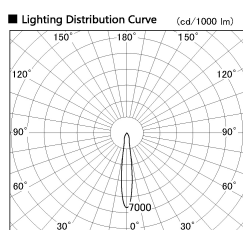

Item no. SD381-0815W9040-IK

Series Name: Cledy versa R-G (In-track)
(SD381-IK)

■ Direct Horizontal Illuminance SD381-0815W9040-IK

Illuminance Angle	Beam Angle	Vertical Illuminance (lx)
14°	1	21750
	1	5440
	2	2420
	3	1360
	3	870
15°	1	600
	2	440
	3	340
	3	340

Installation	Track Mount
Type	Cledy versa R-G (In-track) (SD381-IK)
Fixture wattage	7.5W
Beam angle	15 deg
Color Temp.	4000K
CRI	Ra>90
Luminous	824 lm
Body	Die-castaluminumalloy
Body finish	White
Trim finish	White
Reflector finish	N/A
IP Rate	IP20
Light source	COBmodule
Input Voltage	AC220~240V
Dimming Type	Non-Dimmable
Certificate	CE,CCC
Cut Hole	N/A