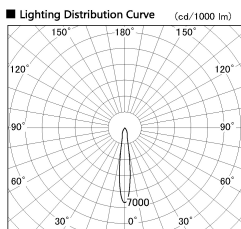

Item no. SD381-0815W9040-IK

Series Name: Cledy versa R-G (In-track)
(SD381-IK)

■ Direct Horizontal Illuminance SD381-0815W9040-IK

Illuminance Angle	Beam Angle	Vertical Illuminance (lx)
14°	15°	21750
		5440
		2420
		1360
		870
		600
15°	15°	440
		340

Installation	Track Mount
Type	
Fixture wattage	7.5W
Beam angle	15 deg
Color Temp.	4000K
CRI	Ra>90
Luminous	824 lm
Body	Die-castaluminumalloy
Body finish	White
Trim finish	White
Reflector finish	N/A
IP Rate	IP20
Light source	COBmodule
Input Voltage	AC220~240V
Dimming Type	Non-Dimmable
Certificate	CE,CCC
Cut Hole	N/A