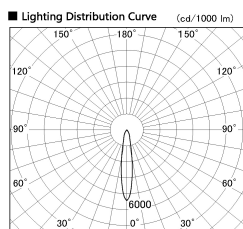

Item no. SD381-0820W9040-IK

Series Name: Cledy versa R-G (In-track)
(SD381-IK)

■ Direct Horizontal Illuminance SD381-0820W9040-IK

Illuminance Angle	Beam Angle	Vertical Illuminance (lx)
17°	17°	16660
1		4170
2		1850
3		1040
1		670
2		460
3		340
1190		260

Installation	Track Mount
Type	
Fixture wattage	7.5W
Beam angle	17 deg
Color Temp.	4000K
CRI	Ra>90
Luminous	780 lm
Body	Die-castaluminumalloy
Body finish	White
Trim finish	White
Reflector finish	N/A
IP Rate	IP20
Light source	COBmodule
Input Voltage	AC220~240V
Dimming Type	Non-Dimmable
Certificate	CE,CCC
Cut Hole	N/A