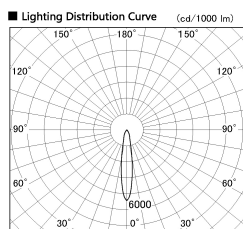

Item no. SD381-0820W9040-IK

Series Name: Cledy versa R-G (In-track)
(SD381-IK)

■ Direct Horizontal Illuminance SD381-0820W9040-IK

Illuminance Angle	Beam Angle	Vertical Illuminance (lx)
17°	17°	16660
1	5000	4170
2	2000	1850
3	1000	1040
4	500	670
5	340	460
6	260	340
7	260	260

Installation	Track Mount
Type	Cledy versa R-G (In-track) (SD381-IK)
Fixture wattage	7.5W
Beam angle	17 deg
Color Temp.	4000K
CRI	Ra>90
Luminous	780 lm
Body	Die-castaluminumalloy
Body finish	White
Trim finish	White
Reflector finish	N/A
IP Rate	IP20
Light source	COBmodule
Input Voltage	AC220~240V
Dimming Type	Non-Dimmable
Certificate	CE,CCC
Cut Hole	N/A