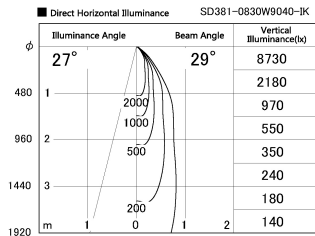

Item no. SD381-0830W9040-IK

Series Name: Cledy versa R-G (In-track)
(SD381-IK)

Installation	Track Mount
Type	Cledy versa R-G (In-track) (SD381-IK)
Fixture wattage	7.5W
Beam angle	29 deg
Color Temp.	4000K
CRI	Ra>90
Luminous	774 lm
Body	Die-castaluminumalloy
Body finish	White
Trim finish	White
Reflector finish	N/A
IP Rate	IP20
Light source	COBmodule
Input Voltage	AC220~240V
Dimming Type	Non-Dimmable
Certificate	CE,CCC
Cut Hole	N/A