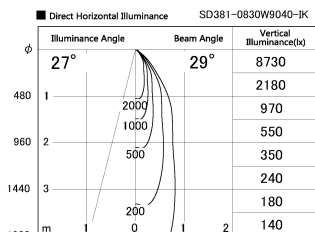

Item no. SD381-0830W9040-IK

Series Name: Cledy versa R-G (In-track)  
(SD381-IK)

Installation	Track Mount
Type	Cledy versa R-G (In-track) (SD381-IK)
Fixture wattage	7.5W
Beam angle	29 deg
Color Temp.	4000K
CRI	Ra>90
Luminous	774 lm
Body	Die-castaluminumalloy
Body finish	White
Trim finish	White
Reflector finish	N/A
IP Rate	IP20
Light source	COBmodule
Input Voltage	AC220~240V
Dimming Type	Non-Dimmable
Certificate	CE,CCC
Cut Hole	N/A