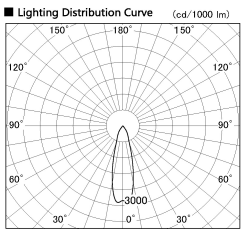

Item no. SD381-0830W9040-IK

Series Name: Cledy versa R-G (In-track)
(SD381-IK)

Installation	Track Mount
Type	Cledy versa R-G (In-track) (SD381-IK)
Fixture wattage	7.5W
Beam angle	29 deg
Color Temp.	4000K
CRI	Ra>90
Luminous	774 lm
Body	Die-castaluminumalloy
Body finish	White
Trim finish	White
Reflector finish	N/A
IP Rate	IP20
Light source	COBmodule
Input Voltage	AC220~240V
Dimming Type	Non-Dimmable
Certificate	CE,CCC
Cut Hole	N/A