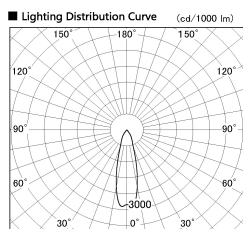

Item no. SD381-0830W9040-IK

Series Name: Cledy versa R-G (In-track)  
(SD381-IK)

Installation	Track Mount
Type	Cledy versa R-G (In-track) (SD381-IK)
Fixture wattage	7.5W
Beam angle	29 deg
Color Temp.	4000K
CRI	Ra>90
Luminous	774 lm
Body	Die-castaluminumalloy
Body finish	White
Trim finish	White
Reflector finish	N/A
IP Rate	IP20
Light source	COBmodule
Input Voltage	AC220~240V
Dimming Type	Non-Dimmable
Certificate	CE,CCC
Cut Hole	N/A