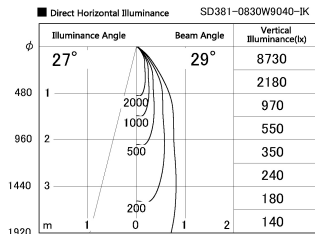

Item no. SD381-0830W9040-IK

Series Name: Cledy versa R-G (In-track)
(SD381-IK)

Installation	Track Mount
Type	
Fixture wattage	7.5W
Beam angle	29 deg
Color Temp.	4000K
CRI	Ra>90
Luminous	774 lm
Body	Die-castaluminumalloy
Body finish	White
Trim finish	White
Reflector finish	N/A
IP Rate	IP20
Light source	COBmodule
Input Voltage	AC220~240V
Dimming Type	Non-Dimmable
Certificate	CE,CCC
Cut Hole	N/A