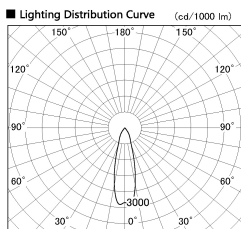

Item no. SD381-0830W9040-IK

Series Name: Cledy versa R-G (In-track)
(SD381-IK)

Installation	Track Mount
Type	
Fixture wattage	7.5W
Beam angle	29 deg
Color Temp.	4000K
CRI	Ra>90
Luminous	774 lm
Body	Die-castaluminumalloy
Body finish	White
Trim finish	White
Reflector finish	N/A
IP Rate	IP20
Light source	COBmodule
Input Voltage	AC220~240V
Dimming Type	Non-Dimmable
Certificate	CE,CCC
Cut Hole	N/A