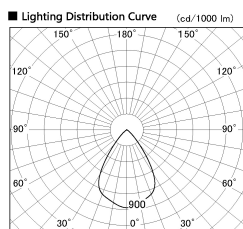

Item no. SD381-0860W9040-IK

Series Name: Cledy versa R-G (In-track)
(SD381-IK)

Installation	Track Mount
Type	
Fixture wattage	7.5W
Beam angle	67 deg
Color Temp.	4000K
CRI	Ra>90
Luminous	724 lm
Body	Die-castaluminumalloy
Body finish	White
Trim finish	White
Reflector finish	N/A
IP Rate	IP20
Light source	COBmodule
Input Voltage	AC220~240V
Dimming Type	Non-Dimmable
Certificate	CE,CCC
Cut Hole	N/A