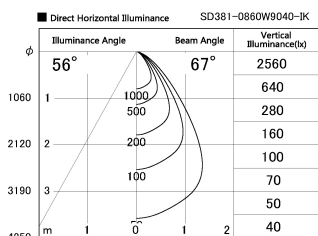

Item no. SD381-0860W9040-IK

Series Name: Cledy versa R-G (In-track)
(SD381-IK)

Installation	Track Mount
Type	
Fixture wattage	7.5W
Beam angle	67 deg
Color Temp.	4000K
CRI	Ra>90
Luminous	724 lm
Body	Die-castaluminumalloy
Body finish	White
Trim finish	White
Reflector finish	N/A
IP Rate	IP20
Light source	COBmodule
Input Voltage	AC220~240V
Dimming Type	Non-Dimmable
Certificate	CE,CCC
Cut Hole	N/A