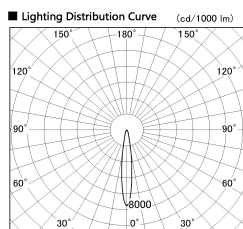

Item no. SD381-3515B9027-IK

Series Name: Cledy versa R-G (In-track)  
(SD381-IK)

Installation	Track Mount
Type	
Fixture wattage	36W
Beam angle	15 deg
Color Temp.	2700K
CRI	Ra>90
Luminous	3694 lm
Body	Die-castaluminumalloy
Body finish	Black
Trim finish	Black
Reflector finish	N/A
IP Rate	IP20
Light source	COBmodule
Input Voltage	AC220~240V
Dimming Type	Non-Dimmable
Certificate	CE,CCC
Cut Hole	N/A

Direct Horizontal Illuminance SD381-3515B9027-IK

φ	Illuminance Angle	Beam Angle	Vertical Illuminance (lx)
240	14°	15°	113150
1	5000		28290
	2000		12570
480	1000		7070
2	500		4530
730			3140
3			2310
980			1770
m	1	2.0	1