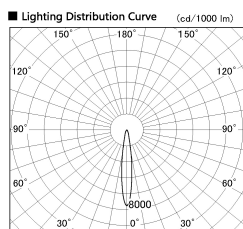

Item no. SD381-3515B9027-IK

Series Name: Cledy versa R-G (In-track)
(SD381-IK)

■ Direct Horizontal Illuminance SD381-3515B9027-IK

φ	Illuminance Angle	Beam Angle	Vertical Illuminance (lx)
1	14°	15°	113150
240	5000		28290
1	2000		12570
480	1000		7070
2	500		4530
730			3140
3			2310
880			1770

Installation	Track Mount
Type	
Fixture wattage	36W
Beam angle	15 deg
Color Temp.	2700K
CRI	Ra>90
Luminous	3694 lm
Body	Die-castaluminumalloy
Body finish	Black
Trim finish	Black
Reflector finish	N/A
IP Rate	IP20
Light source	COBmodule
Input Voltage	AC220~240V
Dimming Type	Non-Dimmable
Certificate	CE,CCC
Cut Hole	N/A