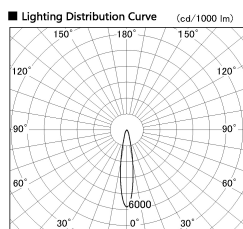

Item no. SD381-3520B9027-IK

Series Name: Cledy versa R-G (In-track)
(SD381-IK)

■ Direct Horizontal Illuminance SD381-3520B9027-IK

φ	Illuminance Angle	Beam Angle	Vertical Illuminance (lx)
310	18°	18°	86150
310			21540
630			9570
630			5380
950			3450
950			2390
1260			1760
1260			1350

Installation	Track Mount
Type	Cledy versa R-G (In-track) (SD381-IK)
Fixture wattage	36W
Beam angle	18 deg
Color Temp.	2700K
CRI	Ra>90
Luminous	3689 lm
Body	Die-castaluminumalloy
Body finish	Black
Trim finish	Black
Reflector finish	N/A
IP Rate	IP20
Light source	COBmodule
Input Voltage	AC220~240V
Dimming Type	Non-Dimmable
Certificate	CE,CCC
Cut Hole	N/A