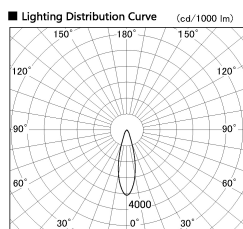

Item no. SD381-3530B9027-IK

Series Name: Cledy versa R-G (In-track)
(SD381-IK)

Installation	Track Mount
Type	Cledy versa R-G (In-track) (SD381-IK)
Fixture wattage	36W
Beam angle	28 deg
Color Temp.	2700K
CRI	Ra>90
Luminous	3700 lm
Body	Die-castaluminumalloy
Body finish	Black
Trim finish	Black
Reflector finish	N/A
IP Rate	IP20
Light source	COBmodule
Input Voltage	AC220~240V
Dimming Type	Non-Dimmable
Certificate	CE,CCC
Cut Hole	N/A