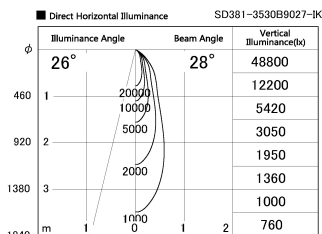

Item no. SD381-3530B9027-IK

Series Name: Cledy versa R-G (In-track)
(SD381-IK)

Installation	Track Mount
Type	Cledy versa R-G (In-track) (SD381-IK)
Fixture wattage	36W
Beam angle	28 deg
Color Temp.	2700K
CRI	Ra>90
Luminous	3700 lm
Body	Die-castaluminumalloy
Body finish	Black
Trim finish	Black
Reflector finish	N/A
IP Rate	IP20
Light source	COBmodule
Input Voltage	AC220~240V
Dimming Type	Non-Dimmable
Certificate	CE,CCC
Cut Hole	N/A