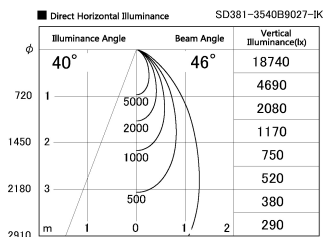

Item no. SD381-3540B9027-IK

Series Name: Cledy versa R-G (In-track)  
(SD381-IK)

Installation	Track Mount
Type	Cledy versa R-G (In-track) (SD381-IK)
Fixture wattage	36W
Beam angle	46 deg
Color Temp.	2700K
CRI	Ra>90
Luminous	3474 lm
Body	Die-castaluminumalloy
Body finish	Black
Trim finish	Black
Reflector finish	N/A
IP Rate	IP20
Light source	COBmodule
Input Voltage	AC220~240V
Dimming Type	Non-Dimmable
Certificate	CE,CCC
Cut Hole	N/A