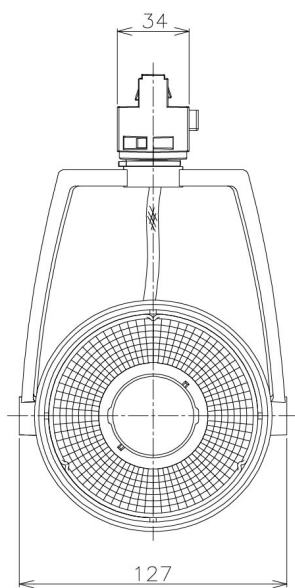

Item no. SD381-3540B9027-IK

Series Name: Cledy versa R-G (In-track)
(SD381-IK)

Installation	Track Mount
Type	
Fixture wattage	36W
Beam angle	46 deg
Color Temp.	2700K
CRI	Ra>90
Luminous	3474 lm
Body	Die-cast aluminum alloy
Body finish	Black
Trim finish	Black
Reflector finish	N/A
IP Rate	IP20
Light source	COB module
Input Voltage	AC220~240V
Dimming Type	Non-Dimmable
Certificate	CE,CCC
Cut Hole	N/A