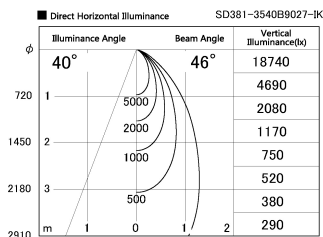

Item no. SD381-3540B9027-IK

Series Name: Cledy versa R-G (In-track)
(SD381-IK)

Installation	Track Mount
Type	
Fixture wattage	36W
Beam angle	46 deg
Color Temp.	2700K
CRI	Ra>90
Luminous	3474 lm
Body	Die-cast aluminum alloy
Body finish	Black
Trim finish	Black
Reflector finish	N/A
IP Rate	IP20
Light source	COB module
Input Voltage	AC220~240V
Dimming Type	Non-Dimmable
Certificate	CE,CCC
Cut Hole	N/A