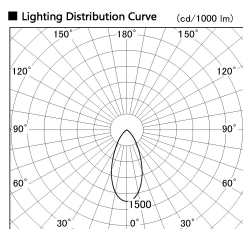

Item no. SD381-3540B9027-IK

Series Name: Cledy versa R-G (In-track)  
(SD381-IK)

Installation	Track Mount
Type	Cledy versa R-G (In-track) (SD381-IK)
Fixture wattage	36W
Beam angle	46 deg
Color Temp.	2700K
CRI	Ra>90
Luminous	3474 lm
Body	Die-castaluminumalloy
Body finish	Black
Trim finish	Black
Reflector finish	N/A
IP Rate	IP20
Light source	COBmodule
Input Voltage	AC220~240V
Dimming Type	Non-Dimmable
Certificate	CE,CCC
Cut Hole	N/A