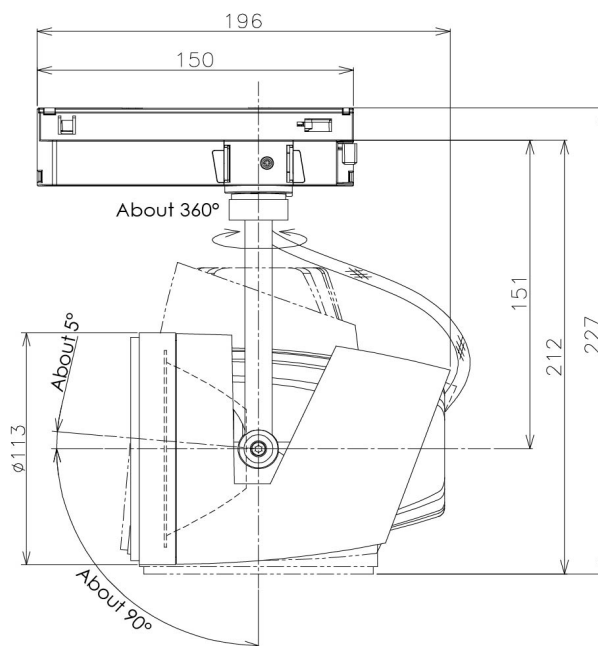

Item no. SD381-3540B9027-IK

Series Name: Cledy versa R-G (In-track)
(SD381-IK)

Installation	Track Mount
Type	
Fixture wattage	36W
Beam angle	46 deg
Color Temp.	2700K
CRI	Ra>90
Luminous	3474 lm
Body	Die-cast aluminum alloy
Body finish	Black
Trim finish	Black
Reflector finish	N/A
IP Rate	IP20
Light source	COB module
Input Voltage	AC220~240V
Dimming Type	Non-Dimmable
Certificate	CE,CCC
Cut Hole	N/A