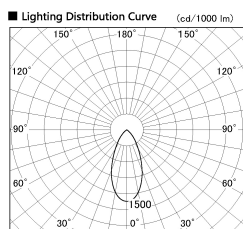

Item no. SD381-3540B9027-IK

Series Name: Cledy versa R-G (In-track)
(SD381-IK)

Installation	Track Mount
Type	
Fixture wattage	36W
Beam angle	46 deg
Color Temp.	2700K
CRI	Ra>90
Luminous	3474 lm
Body	Die-cast aluminum alloy
Body finish	Black
Trim finish	Black
Reflector finish	N/A
IP Rate	IP20
Light source	COB module
Input Voltage	AC220~240V
Dimming Type	Non-Dimmable
Certificate	CE,CCC
Cut Hole	N/A