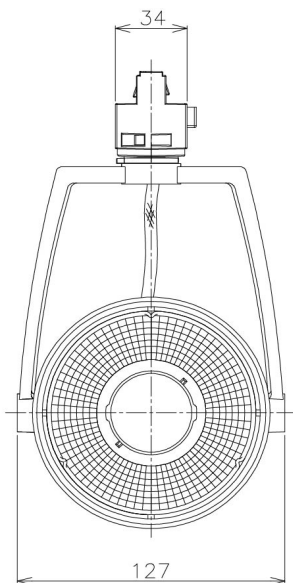

Item no. SD381-2815B9027-IK

Series Name: Cledy versa R-G (In-track)
(SD381-IK)

■ Direct Horizontal Illuminance SD381-2815B9027-IK

φ	Illuminance Angle	Beam Angle	Vertical Illuminance (lx)
1	14°	15°	91880
240			22970
1			10210
2			5740
480			3680
2			2550
730			1880
3			1440
980			

Installation	Track Mount
Type	
Fixture wattage	28W
Beam angle	15 deg
Color Temp.	2700K
CRI	Ra>90
Luminous	2976 lm
Body	Die-castaluminumalloy
Body finish	Black
Trim finish	Black
Reflector finish	N/A
IP Rate	IP20
Light source	COBmodule
Input Voltage	AC220~240V
Dimming Type	Non-Dimmable
Certificate	CE,CCC
Cut Hole	N/A