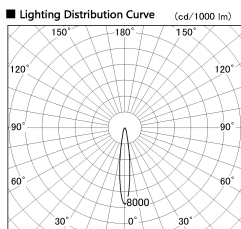

Item no. SD381-2815B9027-IK

Series Name: Cledy versa R-G (In-track)
(SD381-IK)

■ Direct Horizontal Illuminance SD381-2815B9027-IK

φ	Illuminance Angle	Beam Angle	Vertical Illuminance (lx)
1	14°	15°	91880
240			22970
1			10210
2			5740
480			3680
2			2550
730			1880
3			1440
980			

Installation	Track Mount
Type	
Fixture wattage	28W
Beam angle	15 deg
Color Temp.	2700K
CRI	Ra>90
Luminous	2976 lm
Body	Die-castaluminumalloy
Body finish	Black
Trim finish	Black
Reflector finish	N/A
IP Rate	IP20
Light source	COBmodule
Input Voltage	AC220~240V
Dimming Type	Non-Dimmable
Certificate	CE,CCC
Cut Hole	N/A