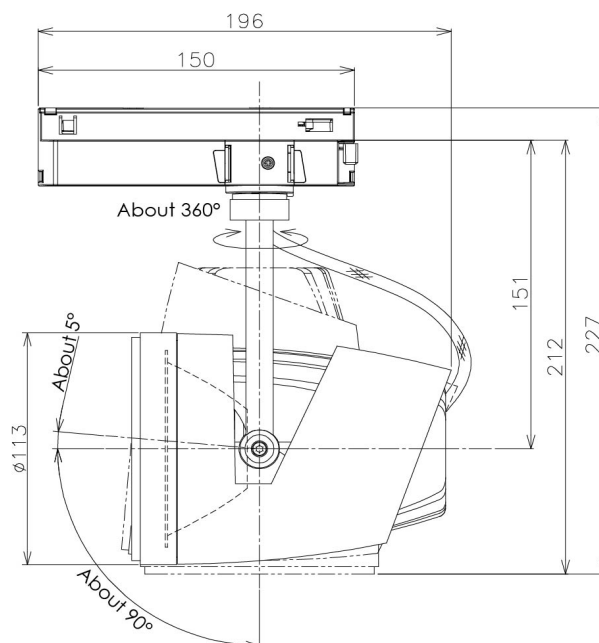

Item no. SD381-2815B9027-IK

Series Name: Cledy versa R-G (In-track)
(SD381-IK)

■ Direct Horizontal Illuminance SD381-2815B9027-IK

φ	Illuminance Angle	Beam Angle	Vertical Illuminance (lx)
1	14°	15°	91880
240			22970
1			10210
2			5740
480			3680
2			2550
730			1880
3			1440
980			

Installation	Track Mount
Type	
Fixture wattage	28W
Beam angle	15 deg
Color Temp.	2700K
CRI	Ra>90
Luminous	2976 lm
Body	Die-castaluminumalloy
Body finish	Black
Trim finish	Black
Reflector finish	N/A
IP Rate	IP20
Light source	COBmodule
Input Voltage	AC220~240V
Dimming Type	Non-Dimmable
Certificate	CE,CCC
Cut Hole	N/A