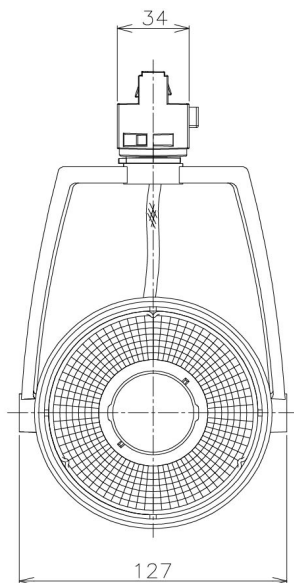

Item no. SD381-2820B9027-IK

Series Name: Cledy versa R-G (In-track)
(SD381-IK)

■ Direct Horizontal Illuminance SD381-2820B9027-IK

φ	Illuminance Angle	Beam Angle	Vertical Illuminance (lx)
310	18°	18°	69170
310			17290
630			7690
630			4320
950			2770
950			1920
1260			1410
1260			1080

Installation	Track Mount
Type	
Fixture wattage	28W
Beam angle	18 deg
Color Temp.	2700K
CRI	Ra>90
Luminous	2988 lm
Body	Die-castaluminumalloy
Body finish	Black
Trim finish	Black
Reflector finish	N/A
IP Rate	IP20
Light source	COBmodule
Input Voltage	AC220~240V
Dimming Type	Non-Dimmable
Certificate	CE,CCC
Cut Hole	N/A