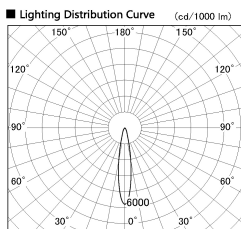

Item no. SD381-2820B9027-IK

Series Name: Cledy versa R-G (In-track)
(SD381-IK)

■ Direct Horizontal Illuminance SD381-2820B9027-IK

φ	Illuminance Angle	Beam Angle	Vertical Illuminance (lx)
310	18°	18°	69170
310			17290
630			7690
630			4320
950			2770
950			1920
1260			1410
1260			1080

Installation	Track Mount
Type	
Fixture wattage	28W
Beam angle	18 deg
Color Temp.	2700K
CRI	Ra>90
Luminous	2988 lm
Body	Die-castaluminumalloy
Body finish	Black
Trim finish	Black
Reflector finish	N/A
IP Rate	IP20
Light source	COBmodule
Input Voltage	AC220~240V
Dimming Type	Non-Dimmable
Certificate	CE,CCC
Cut Hole	N/A