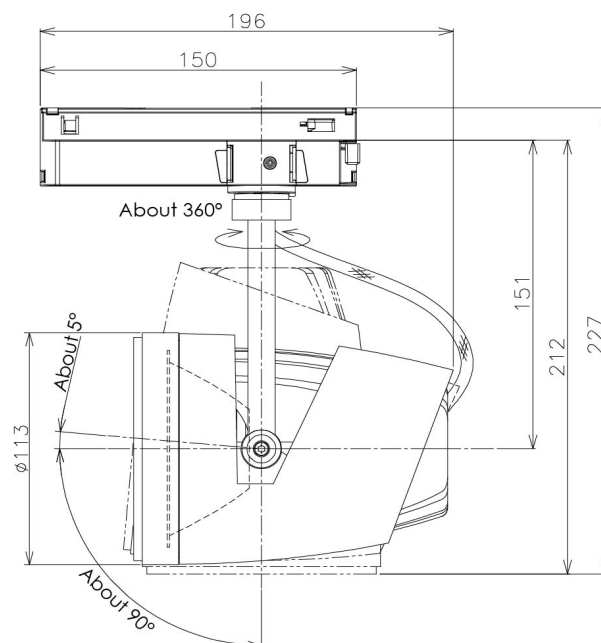

Item no. SD381-2820B9027-IK

Series Name: Cledy versa R-G (In-track)
(SD381-IK)

■ Direct Horizontal Illuminance SD381-2820B9027-IK

φ	Illuminance Angle	Beam Angle	Vertical Illuminance (lx)
310	18°	18°	69170
310			17290
630			7690
630			4320
950			2770
950			1920
1260			1410
1260			1080

Installation	Track Mount
Type	
Fixture wattage	28W
Beam angle	18 deg
Color Temp.	2700K
CRI	Ra>90
Luminous	2988 lm
Body	Die-castaluminumalloy
Body finish	Black
Trim finish	Black
Reflector finish	N/A
IP Rate	IP20
Light source	COBmodule
Input Voltage	AC220~240V
Dimming Type	Non-Dimmable
Certificate	CE,CCC
Cut Hole	N/A