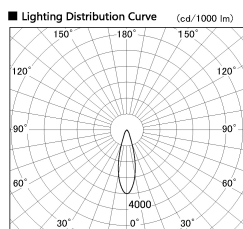

Item no. SD381-2830B9027-IK

Series Name: Cledy versa R-G (In-track)
(SD381-IK)

Installation	Track Mount
Type	Cledy versa R-G (In-track) (SD381-IK)
Fixture wattage	28W
Beam angle	28 deg
Color Temp.	2700K
CRI	Ra>90
Luminous	3014 lm
Body	Die-castaluminumalloy
Body finish	Black
Trim finish	Black
Reflector finish	N/A
IP Rate	IP20
Light source	COBmodule
Input Voltage	AC220~240V
Dimming Type	Non-Dimmable
Certificate	CE,CCC
Cut Hole	N/A