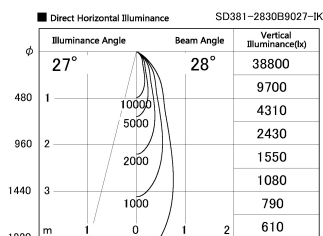

Item no. SD381-2830B9027-IK

Series Name: Cledy versa R-G (In-track)
(SD381-IK)

Installation	Track Mount
Type	Cledy versa R-G (In-track) (SD381-IK)
Fixture wattage	28W
Beam angle	28 deg
Color Temp.	2700K
CRI	Ra>90
Luminous	3014 lm
Body	Die-castaluminumalloy
Body finish	Black
Trim finish	Black
Reflector finish	N/A
IP Rate	IP20
Light source	COBmodule
Input Voltage	AC220~240V
Dimming Type	Non-Dimmable
Certificate	CE,CCC
Cut Hole	N/A