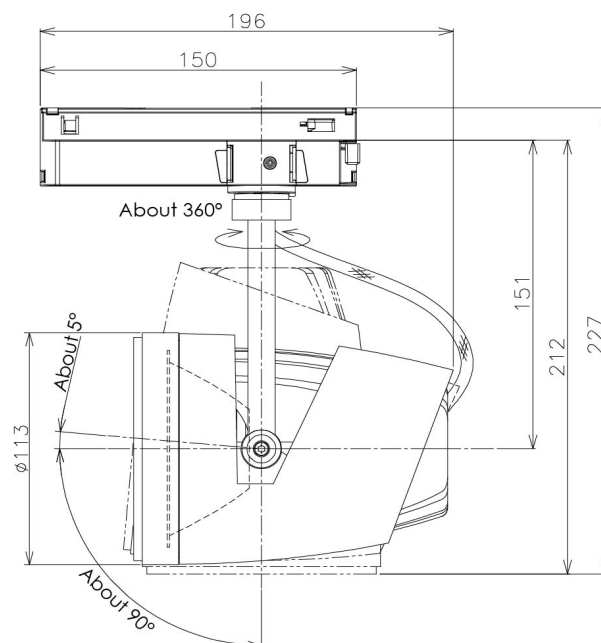

Item no. SD381-2840B9027-IK

Series Name: Cledy versa R-G (In-track)
(SD381-IK)

Installation	Track Mount
Type	
Fixture wattage	28W
Beam angle	46 deg
Color Temp.	2700K
CRI	Ra>90
Luminous	2803 lm
Body	Die-castaluminumalloy
Body finish	Black
Trim finish	Black
Reflector finish	N/A
IP Rate	IP20
Light source	COBmodule
Input Voltage	AC220~240V
Dimming Type	Non-Dimmable
Certificate	CE,CCC
Cut Hole	N/A