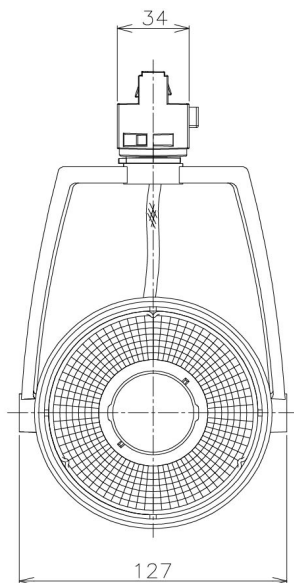

Item no. SD381-2840B9027-IK

Series Name: Cledy versa R-G (In-track)
(SD381-IK)

Installation	Track Mount
Type	
Fixture wattage	28W
Beam angle	46 deg
Color Temp.	2700K
CRI	Ra>90
Luminous	2803 lm
Body	Die-castaluminumalloy
Body finish	Black
Trim finish	Black
Reflector finish	N/A
IP Rate	IP20
Light source	COBmodule
Input Voltage	AC220~240V
Dimming Type	Non-Dimmable
Certificate	CE,CCC
Cut Hole	N/A