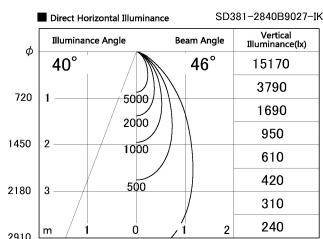

Item no. SD381-2840B9027-IK

Series Name: Cledy versa R-G (In-track)
(SD381-IK)

Installation	Track Mount
Type	Cledy versa R-G (In-track) (SD381-IK)
Fixture wattage	28W
Beam angle	46 deg
Color Temp.	2700K
CRI	Ra>90
Luminous	2803 lm
Body	Die-castaluminumalloy
Body finish	Black
Trim finish	Black
Reflector finish	N/A
IP Rate	IP20
Light source	COBmodule
Input Voltage	AC220~240V
Dimming Type	Non-Dimmable
Certificate	CE,CCC
Cut Hole	N/A