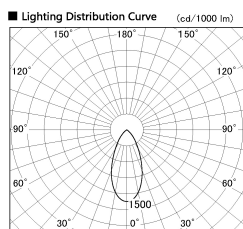

Item no. SD381-2840B9027-IK

Series Name: Cledy versa R-G (In-track)
(SD381-IK)

Installation	Track Mount
Type	Cledy versa R-G (In-track) (SD381-IK)
Fixture wattage	28W
Beam angle	46 deg
Color Temp.	2700K
CRI	Ra>90
Luminous	2803 lm
Body	Die-castaluminumalloy
Body finish	Black
Trim finish	Black
Reflector finish	N/A
IP Rate	IP20
Light source	COBmodule
Input Voltage	AC220~240V
Dimming Type	Non-Dimmable
Certificate	CE,CCC
Cut Hole	N/A