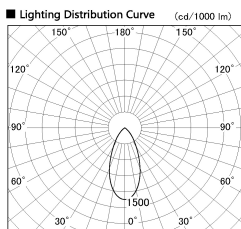

Item no. SD381-2840B9027-IK

Series Name: Cledy versa R-G (In-track)
(SD381-IK)

Installation	Track Mount
Type	
Fixture wattage	28W
Beam angle	46 deg
Color Temp.	2700K
CRI	Ra>90
Luminous	2803 lm
Body	Die-castaluminumalloy
Body finish	Black
Trim finish	Black
Reflector finish	N/A
IP Rate	IP20
Light source	COBmodule
Input Voltage	AC220~240V
Dimming Type	Non-Dimmable
Certificate	CE,CCC
Cut Hole	N/A