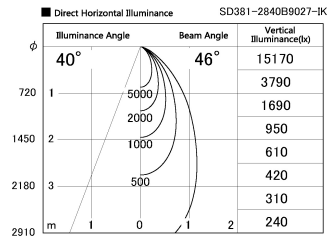

Item no. SD381-2840B9027-IK

Series Name: Cledy versa R-G (In-track)
(SD381-IK)

Installation	Track Mount
Type	
Fixture wattage	28W
Beam angle	46 deg
Color Temp.	2700K
CRI	Ra>90
Luminous	2803 lm
Body	Die-castaluminumalloy
Body finish	Black
Trim finish	Black
Reflector finish	N/A
IP Rate	IP20
Light source	COBmodule
Input Voltage	AC220~240V
Dimming Type	Non-Dimmable
Certificate	CE,CCC
Cut Hole	N/A