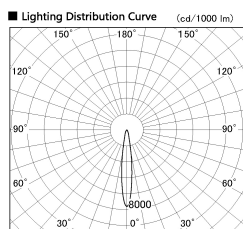

Item no. SD381-2615B9027-IK

Series Name: Cledy versa R-G (In-track)
(SD381-IK)

Installation	Track Mount
Type	
Fixture wattage	23W
Beam angle	15 deg
Color Temp.	2700K
CRI	Ra>90
Luminous	2601 lm
Body	Die-castaluminumalloy
Body finish	Black
Trim finish	Black
Reflector finish	N/A
IP Rate	IP20
Light source	COBmodule
Input Voltage	AC220~240V
Dimming Type	Non-Dimmable
Certificate	CE,CCC
Cut Hole	N/A

Direct Horizontal Illuminance SD381-2615B9027-IK

φ	Illuminance Angle	Beam Angle	Vertical Illuminance (lx)
240	14°	15°	80520
480			20130
730			8950
980			5030
			3220
			2240
			1640
			1260