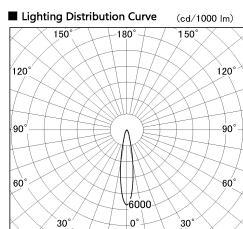

Item no. SD381-2620B9027-IK

Series Name: Cledy versa R-G (In-track)
(SD381-IK)

Installation	Track Mount
Type	
Fixture wattage	23W
Beam angle	18 deg
Color Temp.	2700K
CRI	Ra>90
Luminous	2629 lm
Body	Die-castaluminumalloy
Body finish	Black
Trim finish	Black
Reflector finish	N/A
IP Rate	IP20
Light source	COBmodule
Input Voltage	AC220~240V
Dimming Type	Non-Dimmable
Certificate	CE,CCC
Cut Hole	N/A

■ Direct Horizontal Illuminance SD381-2620B9027-IK

φ	Illuminance Angle	Beam Angle	Vertical Illuminance (lx)
310	18°	18°	59820
310			14950
630			6650
630			3740
950			2390
950			1660
1260			1220
1260			930