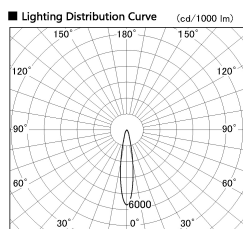

Item no. SD381-2620B9027-IK

Series Name: Cledy versa R-G (In-track)  
(SD381-IK)

Direct Horizontal Illuminance SD381-2620B9027-IK

φ	Illuminance Angle	Beam Angle	Vertical Illuminance (lx)
310	18°	18°	59820
1			14950
2			6650
3			3740
630			2390
950			1660
1260			1220
m			930

Installation	Track Mount
Type	Cledy versa R-G (In-track) (SD381-IK)
Fixture wattage	23W
Beam angle	18 deg
Color Temp.	2700K
CRI	Ra>90
Luminous	2629 lm
Body	Die-castaluminumalloy
Body finish	Black
Trim finish	Black
Reflector finish	N/A
IP Rate	IP20
Light source	COBmodule
Input Voltage	AC220~240V
Dimming Type	Non-Dimmable
Certificate	CE,CCC
Cut Hole	N/A