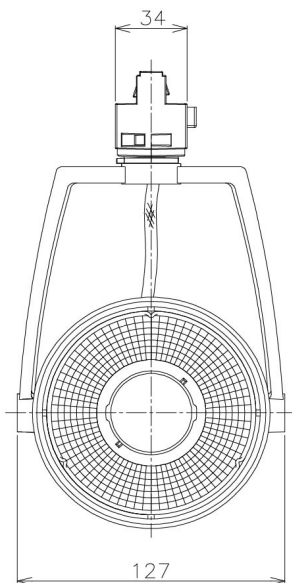

Item no. SD381-2630B9027-IK

Series Name: Cledy versa R-G (In-track)
(SD381-IK)

Installation	Track Mount
Type	
Fixture wattage	23W
Beam angle	28 deg
Color Temp.	2700K
CRI	Ra>90
Luminous	2636 lm
Body	Die-castaluminumalloy
Body finish	Black
Trim finish	Black
Reflector finish	N/A
IP Rate	IP20
Light source	COBmodule
Input Voltage	AC220~240V
Dimming Type	Non-Dimmable
Certificate	CE,CCC
Cut Hole	N/A