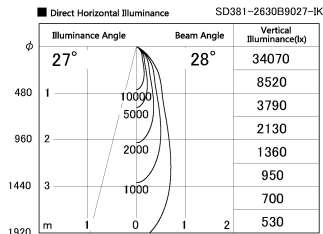

Item no. SD381-2630B9027-IK

Series Name: Cledy versa R-G (In-track)
(SD381-IK)

Installation	Track Mount
Type	
Fixture wattage	23W
Beam angle	28 deg
Color Temp.	2700K
CRI	Ra>90
Luminous	2636 lm
Body	Die-castaluminumalloy
Body finish	Black
Trim finish	Black
Reflector finish	N/A
IP Rate	IP20
Light source	COBmodule
Input Voltage	AC220~240V
Dimming Type	Non-Dimmable
Certificate	CE,CCC
Cut Hole	N/A