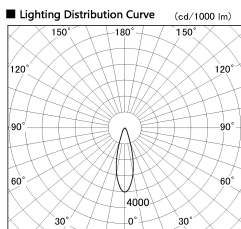

Item no. SD381-2630B9027-IK

Series Name: Cledy versa R-G (In-track)
(SD381-IK)

Installation	Track Mount
Type	
Fixture wattage	23W
Beam angle	28 deg
Color Temp.	2700K
CRI	Ra>90
Luminous	2636 lm
Body	Die-castaluminumalloy
Body finish	Black
Trim finish	Black
Reflector finish	N/A
IP Rate	IP20
Light source	COBmodule
Input Voltage	AC220~240V
Dimming Type	Non-Dimmable
Certificate	CE,CCC
Cut Hole	N/A