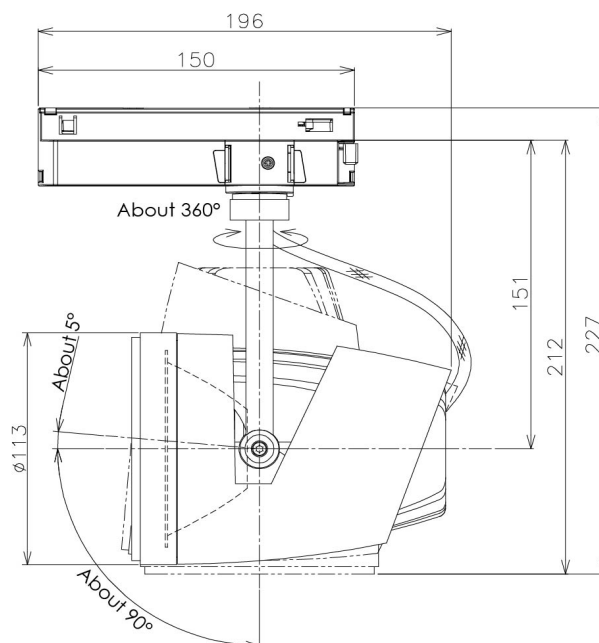

Item no. SD381-2630B9027-IK

Series Name: Cledy versa R-G (In-track)
(SD381-IK)

Installation	Track Mount
Type	
Fixture wattage	23W
Beam angle	28 deg
Color Temp.	2700K
CRI	Ra>90
Luminous	2636 lm
Body	Die-castaluminumalloy
Body finish	Black
Trim finish	Black
Reflector finish	N/A
IP Rate	IP20
Light source	COBmodule
Input Voltage	AC220~240V
Dimming Type	Non-Dimmable
Certificate	CE,CCC
Cut Hole	N/A