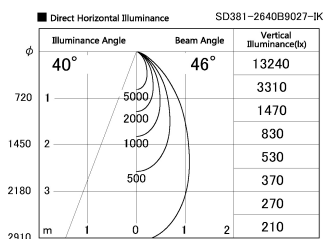

Item no. SD381-2640B9027-IK

Series Name: Cledy versa R-G (In-track)
(SD381-IK)

Installation	Track Mount
Type	Cledy versa R-G (In-track) (SD381-IK)
Fixture wattage	23W
Beam angle	46 deg
Color Temp.	2700K
CRI	Ra>90
Luminous	2459 lm
Body	Die-castaluminumalloy
Body finish	Black
Trim finish	Black
Reflector finish	N/A
IP Rate	IP20
Light source	COBmodule
Input Voltage	AC220~240V
Dimming Type	Non-Dimmable
Certificate	CE,CCC
Cut Hole	N/A