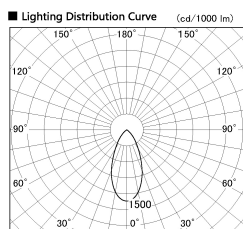

Item no. SD381-2640B9027-IK

Series Name: Cledy versa R-G (In-track)
(SD381-IK)

Installation	Track Mount
Type	Cledy versa R-G (In-track) (SD381-IK)
Fixture wattage	23W
Beam angle	46 deg
Color Temp.	2700K
CRI	Ra>90
Luminous	2459 lm
Body	Die-castaluminumalloy
Body finish	Black
Trim finish	Black
Reflector finish	N/A
IP Rate	IP20
Light source	COBmodule
Input Voltage	AC220~240V
Dimming Type	Non-Dimmable
Certificate	CE,CCC
Cut Hole	N/A