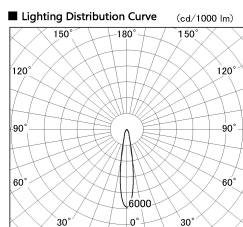

Item no. SD381-2515B9027-IK

Series Name: Cledy versa R-G (In-track)
(SD381-IK)

Installation	Track Mount
Type	Cledy versa R-G (In-track) (SD381-IK)
Fixture wattage	23W
Beam angle	18 deg
Color Temp.	2700K
CRI	Ra>90
Luminous	2407 lm
Body	Die-castaluminumalloy
Body finish	Black
Trim finish	Black
Reflector finish	N/A
IP Rate	IP20
Light source	COBmodule
Input Voltage	AC220~240V
Dimming Type	Non-Dimmable
Certificate	CE,CCC
Cut Hole	N/A