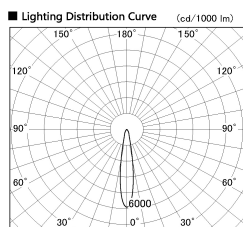

Item no. SD381-2515B9027-IK

Series Name: Cledy versa R-G (In-track)
(SD381-IK)

Installation	Track Mount
Type	
Fixture wattage	23W
Beam angle	18 deg
Color Temp.	2700K
CRI	Ra>90
Luminous	2407 lm
Body	Die-castaluminumalloy
Body finish	Black
Trim finish	Black
Reflector finish	N/A
IP Rate	IP20
Light source	COBmodule
Input Voltage	AC220~240V
Dimming Type	Non-Dimmable
Certificate	CE,CCC
Cut Hole	N/A