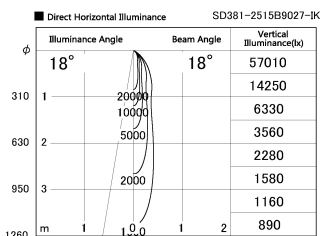

Item no. SD381-2515B9027-IK

Series Name: Cledy versa R-G (In-track)
(SD381-IK)

Installation	Track Mount
Type	
Fixture wattage	23W
Beam angle	18 deg
Color Temp.	2700K
CRI	Ra>90
Luminous	2407 lm
Body	Die-castaluminumalloy
Body finish	Black
Trim finish	Black
Reflector finish	N/A
IP Rate	IP20
Light source	COBmodule
Input Voltage	AC220~240V
Dimming Type	Non-Dimmable
Certificate	CE,CCC
Cut Hole	N/A