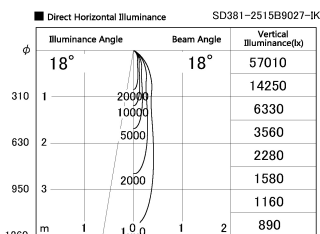

Item no. SD381-2515B9027-IK

Series Name: Cledy versa R-G (In-track)
(SD381-IK)

Installation	Track Mount
Type	Cledy versa R-G (In-track) (SD381-IK)
Fixture wattage	23W
Beam angle	18 deg
Color Temp.	2700K
CRI	Ra>90
Luminous	2407 lm
Body	Die-castaluminumalloy
Body finish	Black
Trim finish	Black
Reflector finish	N/A
IP Rate	IP20
Light source	COBmodule
Input Voltage	AC220~240V
Dimming Type	Non-Dimmable
Certificate	CE,CCC
Cut Hole	N/A