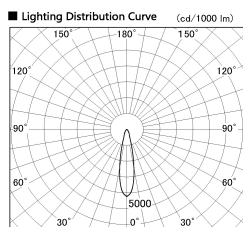

Item no. SD381-2520B9027-IK

Series Name: Cledy versa R-G (In-track)  
(SD381-IK)

Installation	Track Mount
Type	Cledy versa R-G (In-track) (SD381-IK)
Fixture wattage	23W
Beam angle	22 deg
Color Temp.	2700K
CRI	Ra>90
Luminous	2439 lm
Body	Die-castaluminumalloy
Body finish	Black
Trim finish	Black
Reflector finish	N/A
IP Rate	IP20
Light source	COBmodule
Input Voltage	AC220~240V
Dimming Type	Non-Dimmable
Certificate	CE,CCC
Cut Hole	N/A