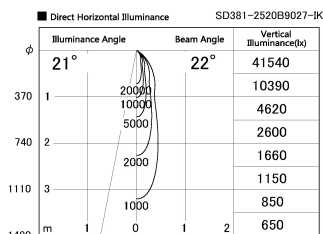

Item no. SD381-2520B9027-IK

Series Name: Cledy versa R-G (In-track)  
(SD381-IK)

Installation	Track Mount
Type	Cledy versa R-G (In-track) (SD381-IK)
Fixture wattage	23W
Beam angle	22 deg
Color Temp.	2700K
CRI	Ra>90
Luminous	2439 lm
Body	Die-castaluminumalloy
Body finish	Black
Trim finish	Black
Reflector finish	N/A
IP Rate	IP20
Light source	COBmodule
Input Voltage	AC220~240V
Dimming Type	Non-Dimmable
Certificate	CE,CCC
Cut Hole	N/A