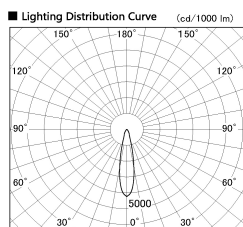

Item no. SD381-2520B9027-IK

Series Name: Cledy versa R-G (In-track)  
(SD381-IK)

Installation	Track Mount
Type	
Fixture wattage	23W
Beam angle	22 deg
Color Temp.	2700K
CRI	Ra>90
Luminous	2439 lm
Body	Die-castaluminumalloy
Body finish	Black
Trim finish	Black
Reflector finish	N/A
IP Rate	IP20
Light source	COBmodule
Input Voltage	AC220~240V
Dimming Type	Non-Dimmable
Certificate	CE,CCC
Cut Hole	N/A