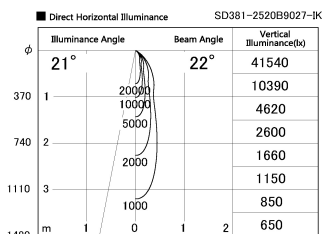

Item no. SD381-2520B9027-IK

Series Name: Cledy versa R-G (In-track)  
(SD381-IK)

Installation	Track Mount
Type	
Fixture wattage	23W
Beam angle	22 deg
Color Temp.	2700K
CRI	Ra>90
Luminous	2439 lm
Body	Die-castaluminumalloy
Body finish	Black
Trim finish	Black
Reflector finish	N/A
IP Rate	IP20
Light source	COBmodule
Input Voltage	AC220~240V
Dimming Type	Non-Dimmable
Certificate	CE,CCC
Cut Hole	N/A