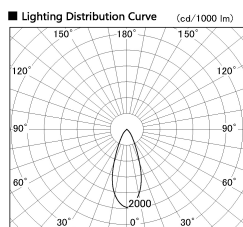

Item no. SD381-2540B9027-IK

Series Name: Cledy versa R-G (In-track)
(SD381-IK)

Installation	Track Mount
Type	
Fixture wattage	23W
Beam angle	38 deg
Color Temp.	2700K
CRI	Ra>90
Luminous	2368 lm
Body	Die-castaluminumalloy
Body finish	Black
Trim finish	Black
Reflector finish	N/A
IP Rate	IP20
Light source	COBmodule
Input Voltage	AC220~240V
Dimming Type	Non-Dimmable
Certificate	CE,CCC
Cut Hole	N/A