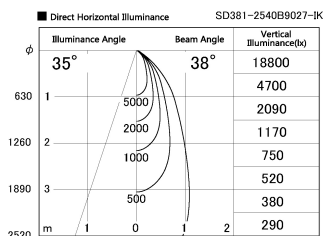

Item no. SD381-2540B9027-IK

Series Name: Cledy versa R-G (In-track)
(SD381-IK)

Installation	Track Mount
Type	
Fixture wattage	23W
Beam angle	38 deg
Color Temp.	2700K
CRI	Ra>90
Luminous	2368 lm
Body	Die-castaluminumalloy
Body finish	Black
Trim finish	Black
Reflector finish	N/A
IP Rate	IP20
Light source	COBmodule
Input Voltage	AC220~240V
Dimming Type	Non-Dimmable
Certificate	CE,CCC
Cut Hole	N/A