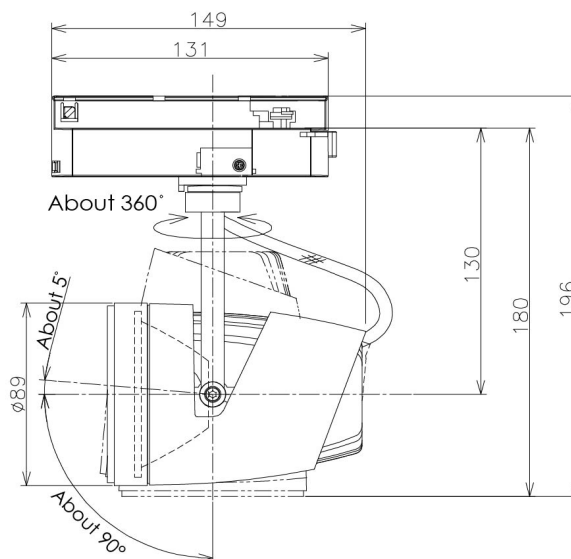

Item no. SD381-2015B9027-IK

Series Name: Cledy versa R-G (In-track)
(SD381-IK)

Installation	Track Mount
Type	
Fixture wattage	20W
Beam angle	12 deg
Color Temp.	2700K
CRI	Ra>90
Luminous	1959 lm
Body	Die-castaluminumalloy
Body finish	Black
Trim finish	Black
Reflector finish	N/A
IP Rate	IP20
Light source	COBmodule
Input Voltage	AC220~240V
Dimming Type	Non-Dimmable
Certificate	CE,CCC
Cut Hole	N/A