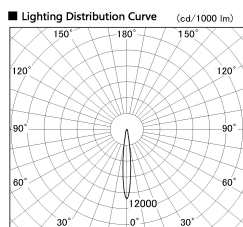

Item no. SD381-2015B9027-IK

Series Name: Cledy versa R-G (In-track)
(SD381-IK)

■ Direct Horizontal Illuminance SD381-2015B9027-IK

| φ | Illuminance Angle | Beam Angle | Vertical Illuminance(lx) |
|-----|-------------------|------------|--------------------------|
| 190 | 11° | 12° | 82850 |
| 1 | | | 20710 |
| | | | 9210 |
| | | | 5180 |
| 380 | | | 3310 |
| 2 | | | 2300 |
| 570 | | | 1690 |
| 3 | | | 1290 |
| 770 | | | |

| | |
|------------------|------------------------------------------|
| Installation | Track Mount |
| Type | Cledy versa R-G (In-track) (SD381-IK) |
| Fixture wattage | 20W |
| Beam angle | 12 deg |
| Color Temp. | 2700K |
| CRI | Ra>90 |
| Luminous | 1959 lm |
| Body | Die-castaluminumalloy |
| Body finish | Black |
| Trim finish | Black |
| Reflector finish | N/A |
| IP Rate | IP20 |
| Light source | COBmodule |
| Input Voltage | AC220~240V |
| Dimming Type | Non-Dimmable |
| Certificate | CE,CCC |
| Cut Hole | N/A |