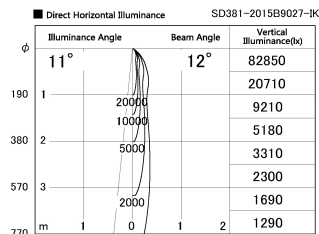

Item no. SD381-2015B9027-IK

Series Name: Cledy versa R-G (In-track)
(SD381-IK)

Installation	Track Mount
Type	
Fixture wattage	20W
Beam angle	12 deg
Color Temp.	2700K
CRI	Ra>90
Luminous	1959 lm
Body	Die-castaluminumalloy
Body finish	Black
Trim finish	Black
Reflector finish	N/A
IP Rate	IP20
Light source	COBmodule
Input Voltage	AC220~240V
Dimming Type	Non-Dimmable
Certificate	CE,CCC
Cut Hole	N/A