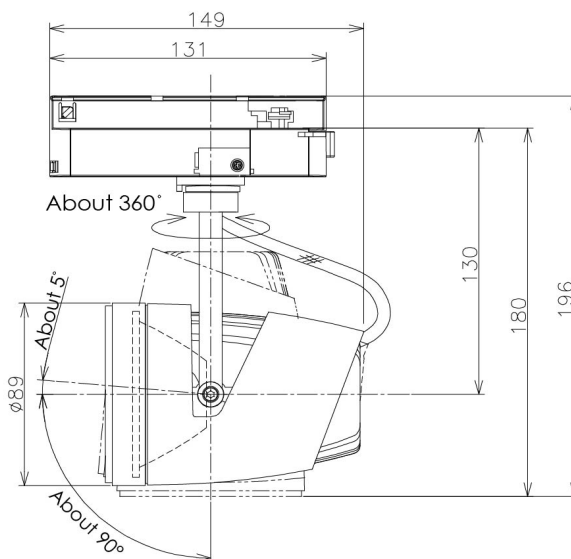

Item no. SD381-2015B9027-IK

Series Name: Cledy versa R-G (In-track)
(SD381-IK)

■ Direct Horizontal Illuminance SD381-2015B9027-IK

| φ | Illuminance Angle | Beam Angle | Vertical Illuminance(lx) |
|-----|-------------------|------------|--------------------------|
| 190 | 11° | 12° | 82850 |
| 1 | | | 20710 |
| | | | 9210 |
| | | | 5180 |
| 380 | | | 3310 |
| 2 | | | 2300 |
| 570 | | | 1690 |
| 3 | | | 1290 |
| 770 | | | |

| | |
|------------------|------------------------------------------|
| Installation | Track Mount |
| Type | Cledy versa R-G (In-track) (SD381-IK) |
| Fixture wattage | 20W |
| Beam angle | 12 deg |
| Color Temp. | 2700K |
| CRI | Ra>90 |
| Luminous | 1959 lm |
| Body | Die-castaluminumalloy |
| Body finish | Black |
| Trim finish | Black |
| Reflector finish | N/A |
| IP Rate | IP20 |
| Light source | COBmodule |
| Input Voltage | AC220~240V |
| Dimming Type | Non-Dimmable |
| Certificate | CE,CCC |
| Cut Hole | N/A |