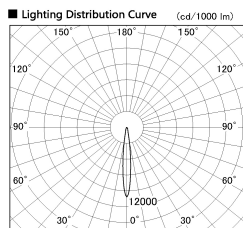

Item no. SD381-2015B9027-IK

Series Name: Cledy versa R-G (In-track)
(SD381-IK)

Installation	Track Mount
Type	
Fixture wattage	20W
Beam angle	12 deg
Color Temp.	2700K
CRI	Ra>90
Luminous	1959 lm
Body	Die-castaluminumalloy
Body finish	Black
Trim finish	Black
Reflector finish	N/A
IP Rate	IP20
Light source	COBmodule
Input Voltage	AC220~240V
Dimming Type	Non-Dimmable
Certificate	CE,CCC
Cut Hole	N/A