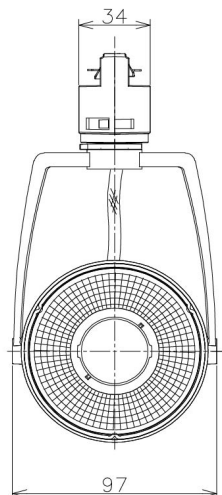

Item no. SD381-2015B9027-IK

Series Name: Cledy versa R-G (In-track)
(SD381-IK)

Installation	Track Mount
Type	
Fixture wattage	20W
Beam angle	12 deg
Color Temp.	2700K
CRI	Ra>90
Luminous	1959 lm
Body	Die-castaluminumalloy
Body finish	Black
Trim finish	Black
Reflector finish	N/A
IP Rate	IP20
Light source	COBmodule
Input Voltage	AC220~240V
Dimming Type	Non-Dimmable
Certificate	CE,CCC
Cut Hole	N/A