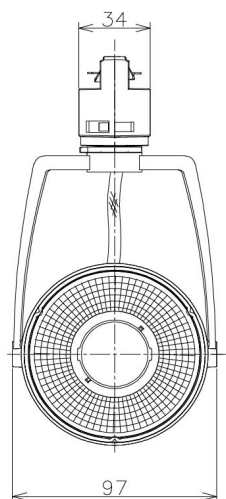

Item no. SD381-2015B9027-IK

Series Name: Cledy versa R-G (In-track)
(SD381-IK)

■ Direct Horizontal Illuminance SD381-2015B9027-IK

| φ | Illuminance Angle | Beam Angle | Vertical Illuminance(lx) |
|-----|-------------------|------------|--------------------------|
| 190 | 11° | 12° | 82850 |
| 1 | | | 20710 |
| | | | 9210 |
| | | | 5180 |
| 380 | | | 3310 |
| 2 | | | 2300 |
| 570 | | | 1690 |
| 3 | | | 1290 |
| 770 | | | |

| | |
|------------------|------------------------------------------|
| Installation | Track Mount |
| Type | Cledy versa R-G (In-track) (SD381-IK) |
| Fixture wattage | 20W |
| Beam angle | 12 deg |
| Color Temp. | 2700K |
| CRI | Ra>90 |
| Luminous | 1959 lm |
| Body | Die-castaluminumalloy |
| Body finish | Black |
| Trim finish | Black |
| Reflector finish | N/A |
| IP Rate | IP20 |
| Light source | COBmodule |
| Input Voltage | AC220~240V |
| Dimming Type | Non-Dimmable |
| Certificate | CE,CCC |
| Cut Hole | N/A |