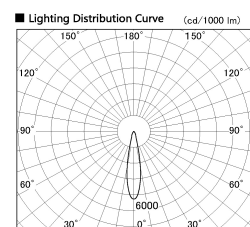

Item no. SD381-2020B9027-IK

Series Name: Cledy versa R-G (In-track)
(SD381-IK)

Installation	Track Mount
Type	
Fixture wattage	20W
Beam angle	21 deg
Color Temp.	2700K
CRI	Ra>90
Luminous	1991 lm
Body	Die-castaluminumalloy
Body finish	Black
Trim finish	Black
Reflector finish	N/A
IP Rate	IP20
Light source	COBmodule
Input Voltage	AC220~240V
Dimming Type	Non-Dimmable
Certificate	CE,CCC
Cut Hole	N/A