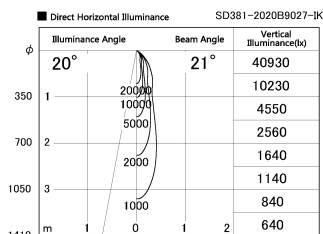

Item no. SD381-2020B9027-IK

Series Name: Cledy versa R-G (In-track)
(SD381-IK)

Installation	Track Mount
Type	
Fixture wattage	20W
Beam angle	21 deg
Color Temp.	2700K
CRI	Ra>90
Luminous	1991 lm
Body	Die-castaluminumalloy
Body finish	Black
Trim finish	Black
Reflector finish	N/A
IP Rate	IP20
Light source	COBmodule
Input Voltage	AC220~240V
Dimming Type	Non-Dimmable
Certificate	CE,CCC
Cut Hole	N/A