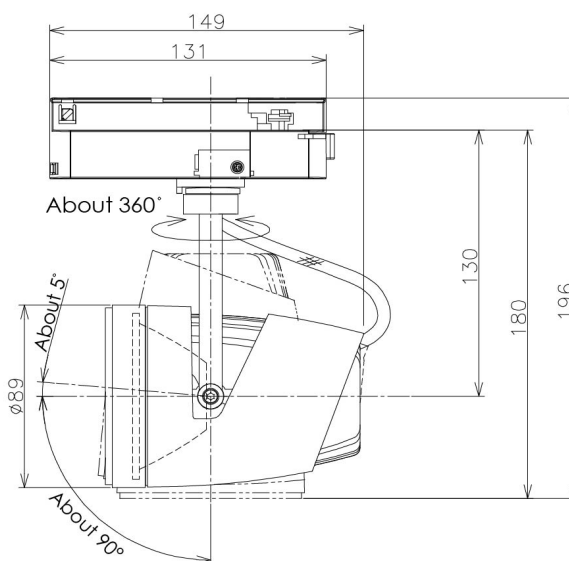

Item no. SD381-2030B9027-IK

Series Name: Cledy versa R-G (In-track)
(SD381-IK)

Installation	Track Mount
Type	
Fixture wattage	20W
Beam angle	29 deg
Color Temp.	2700K
CRI	Ra>90
Luminous	1973 lm
Body	Die-castaluminumalloy
Body finish	Black
Trim finish	Black
Reflector finish	N/A
IP Rate	IP20
Light source	COBmodule
Input Voltage	AC220~240V
Dimming Type	Non-Dimmable
Certificate	CE,CCC
Cut Hole	N/A