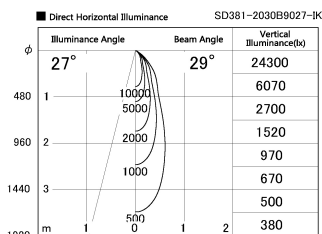

Item no. SD381-2030B9027-IK

Series Name: Cledy versa R-G (In-track)
(SD381-IK)

Installation	Track Mount
Type	
Fixture wattage	20W
Beam angle	29 deg
Color Temp.	2700K
CRI	Ra>90
Luminous	1973 lm
Body	Die-castaluminumalloy
Body finish	Black
Trim finish	Black
Reflector finish	N/A
IP Rate	IP20
Light source	COBmodule
Input Voltage	AC220~240V
Dimming Type	Non-Dimmable
Certificate	CE,CCC
Cut Hole	N/A