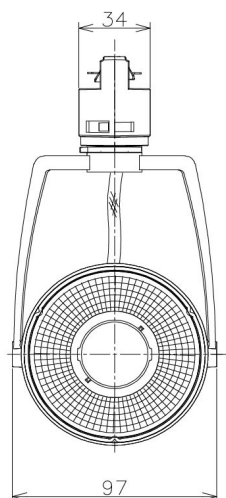

Item no. SD381-2030B9027-IK

Series Name: Cledy versa R-G (In-track)
(SD381-IK)

Installation	Track Mount
Type	
Fixture wattage	20W
Beam angle	29 deg
Color Temp.	2700K
CRI	Ra>90
Luminous	1973 lm
Body	Die-castaluminumalloy
Body finish	Black
Trim finish	Black
Reflector finish	N/A
IP Rate	IP20
Light source	COBmodule
Input Voltage	AC220~240V
Dimming Type	Non-Dimmable
Certificate	CE,CCC
Cut Hole	N/A