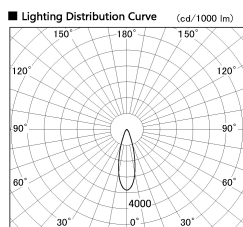

Item no. SD381-2030B9027-IK

Series Name: Cledy versa R-G (In-track)
(SD381-IK)

Installation	Track Mount
Type	
Fixture wattage	20W
Beam angle	29 deg
Color Temp.	2700K
CRI	Ra>90
Luminous	1973 lm
Body	Die-castaluminumalloy
Body finish	Black
Trim finish	Black
Reflector finish	N/A
IP Rate	IP20
Light source	COBmodule
Input Voltage	AC220~240V
Dimming Type	Non-Dimmable
Certificate	CE,CCC
Cut Hole	N/A