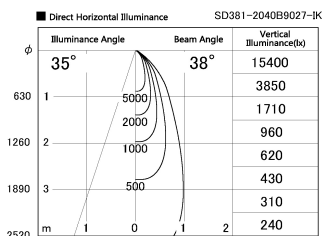

Item no. SD381-2040B9027-IK

Series Name: Cledy versa R-G (In-track)
(SD381-IK)

Installation	Track Mount
Type	
Fixture wattage	20W
Beam angle	38 deg
Color Temp.	2700K
CRI	Ra>90
Luminous	1918 lm
Body	Die-castaluminumalloy
Body finish	Black
Trim finish	Black
Reflector finish	N/A
IP Rate	IP20
Light source	COBmodule
Input Voltage	AC220~240V
Dimming Type	Non-Dimmable
Certificate	CE,CCC
Cut Hole	N/A