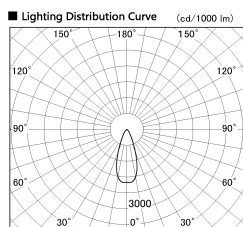

Item no. SD381-2040B9027-IK

Series Name: Cledy versa R-G (In-track)
(SD381-IK)

Installation	Track Mount
Type	
Fixture wattage	20W
Beam angle	38 deg
Color Temp.	2700K
CRI	Ra>90
Luminous	1918 lm
Body	Die-castaluminumalloy
Body finish	Black
Trim finish	Black
Reflector finish	N/A
IP Rate	IP20
Light source	COBmodule
Input Voltage	AC220~240V
Dimming Type	Non-Dimmable
Certificate	CE,CCC
Cut Hole	N/A