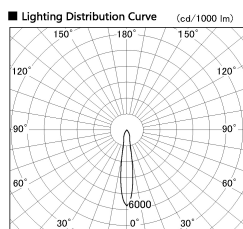

Item no. SD381-1915B9027-IK

Series Name: Cledy versa R-G (In-track)
(SD381-IK)

Installation	Track Mount
Type	Cledy versa R-G (In-track) (SD381-IK)
Fixture wattage	18.6W
Beam angle	17 deg
Color Temp.	2700K
CRI	Ra>90
Luminous	1638 lm
Body	Die-castaluminum alloy
Body finish	Black
Trim finish	Black
Reflector finish	N/A
IP Rate	IP20
Light source	COBmodule
Input Voltage	AC220~240V
Dimming Type	Non-Dimmable
Certificate	CE,CCC
Cut Hole	N/A