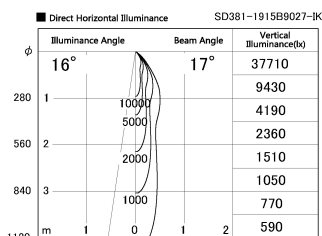

Item no. SD381-1915B9027-IK

Series Name: Cledy versa R-G (In-track)
(SD381-IK)

Installation	Track Mount
Type	Cledy versa R-G (In-track) (SD381-IK)
Fixture wattage	18.6W
Beam angle	17 deg
Color Temp.	2700K
CRI	Ra>90
Luminous	1638 lm
Body	Die-castaluminum alloy
Body finish	Black
Trim finish	Black
Reflector finish	N/A
IP Rate	IP20
Light source	COBmodule
Input Voltage	AC220~240V
Dimming Type	Non-Dimmable
Certificate	CE,CCC
Cut Hole	N/A