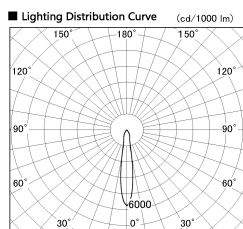

Item no. SD381-1915B9027-IK

Series Name: Cledy versa R-G (In-track)  
(SD381-IK)

■ Direct Horizontal Illuminance SD381-1915B9027-IK

φ	Illuminance Angle	Beam Angle	Vertical Illuminance (lx)
1	16°	17°	37710
280			9430
1			4190
560			2360
2			1510
840			1050
3			770
1120			590

Installation	Track Mount
Type	
Fixture wattage	18.6W
Beam angle	17 deg
Color Temp.	2700K
CRI	Ra>90
Luminous	1638 lm
Body	Die-cast aluminum alloy
Body finish	Black
Trim finish	Black
Reflector finish	N/A
IP Rate	IP20
Light source	COB module
Input Voltage	AC220~240V
Dimming Type	Non-Dimmable
Certificate	CE,CCC
Cut Hole	N/A