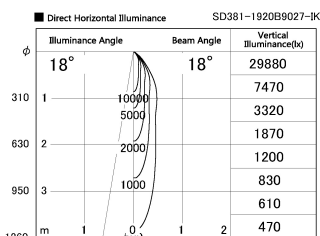

Item no. SD381-1920B9027-IK

Series Name: Cledy versa R-G (In-track)
(SD381-IK)

Installation	Track Mount
Type	
Fixture wattage	18.6W
Beam angle	18 deg
Color Temp.	2700K
CRI	Ra>90
Luminous	1548 lm
Body	Die-castaluminumalloy
Body finish	Black
Trim finish	Black
Reflector finish	N/A
IP Rate	IP20
Light source	COBmodule
Input Voltage	AC220~240V
Dimming Type	Non-Dimmable
Certificate	CE,CCC
Cut Hole	N/A