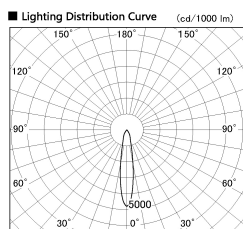

Item no. SD381-1920B9027-IK

Series Name: Cledy versa R-G (In-track)
(SD381-IK)

Installation	Track Mount
Type	
Fixture wattage	18.6W
Beam angle	18 deg
Color Temp.	2700K
CRI	Ra>90
Luminous	1548 lm
Body	Die-castaluminumalloy
Body finish	Black
Trim finish	Black
Reflector finish	N/A
IP Rate	IP20
Light source	COBmodule
Input Voltage	AC220~240V
Dimming Type	Non-Dimmable
Certificate	CE,CCC
Cut Hole	N/A