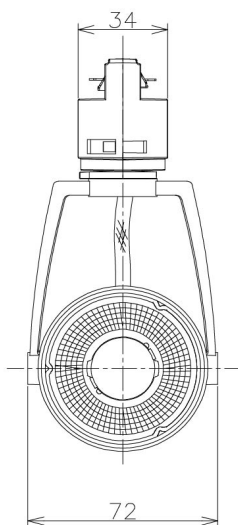

Item no. SD381-1930B9027-IK

Series Name: Cledy versa R-G (In-track)
(SD381-IK)

Installation	Track Mount
Type	
Fixture wattage	18.6W
Beam angle	27 deg
Color Temp.	2700K
CRI	Ra>90
Luminous	1526 lm
Body	Die-castaluminumalloy
Body finish	Black
Trim finish	Black
Reflector finish	N/A
IP Rate	IP20
Light source	COBmodule
Input Voltage	AC220~240V
Dimming Type	Non-Dimmable
Certificate	CE,CCC
Cut Hole	N/A