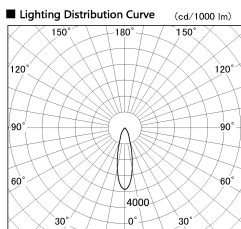

Item no. SD381-1930B9027-IK

Series Name: Cledy versa R-G (In-track)
(SD381-IK)

Installation	Track Mount
Type	
Fixture wattage	18.6W
Beam angle	27 deg
Color Temp.	2700K
CRI	Ra>90
Luminous	1526 lm
Body	Die-castaluminumalloy
Body finish	Black
Trim finish	Black
Reflector finish	N/A
IP Rate	IP20
Light source	COBmodule
Input Voltage	AC220~240V
Dimming Type	Non-Dimmable
Certificate	CE,CCC
Cut Hole	N/A