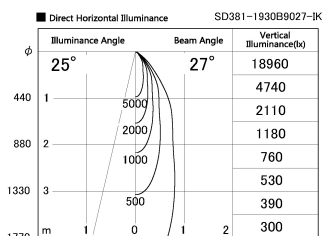

Item no. SD381-1930B9027-IK

Series Name: Cledy versa R-G (In-track)
(SD381-IK)

Installation	Track Mount
Type	Cledy versa R-G (In-track) (SD381-IK)
Fixture wattage	18.6W
Beam angle	27 deg
Color Temp.	2700K
CRI	Ra>90
Luminous	1526 lm
Body	Die-castaluminumalloy
Body finish	Black
Trim finish	Black
Reflector finish	N/A
IP Rate	IP20
Light source	COBmodule
Input Voltage	AC220~240V
Dimming Type	Non-Dimmable
Certificate	CE,CCC
Cut Hole	N/A