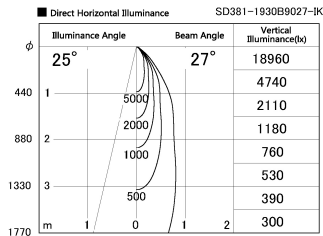

Item no. SD381-1930B9027-IK

Series Name: Cledy versa R-G (In-track)
(SD381-IK)

Installation	Track Mount
Type	
Fixture wattage	18.6W
Beam angle	27 deg
Color Temp.	2700K
CRI	Ra>90
Luminous	1526 lm
Body	Die-castaluminumalloy
Body finish	Black
Trim finish	Black
Reflector finish	N/A
IP Rate	IP20
Light source	COBmodule
Input Voltage	AC220~240V
Dimming Type	Non-Dimmable
Certificate	CE,CCC
Cut Hole	N/A