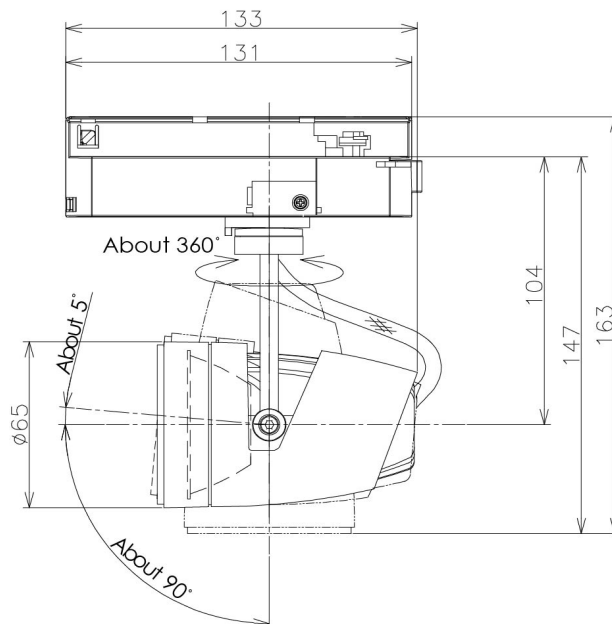

Item no. SD381-1930B9027-IK

Series Name: Cledy versa R-G (In-track)
(SD381-IK)

Installation	Track Mount
Type	
Fixture wattage	18.6W
Beam angle	27 deg
Color Temp.	2700K
CRI	Ra>90
Luminous	1526 lm
Body	Die-castaluminumalloy
Body finish	Black
Trim finish	Black
Reflector finish	N/A
IP Rate	IP20
Light source	COBmodule
Input Voltage	AC220~240V
Dimming Type	Non-Dimmable
Certificate	CE,CCC
Cut Hole	N/A