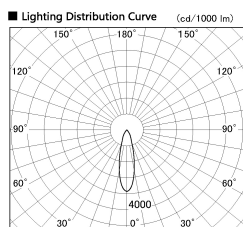

Item no. SD381-1930B9027-IK

Series Name: Cledy versa R-G (In-track)
(SD381-IK)

Installation	Track Mount
Type	Cledy versa R-G (In-track) (SD381-IK)
Fixture wattage	18.6W
Beam angle	27 deg
Color Temp.	2700K
CRI	Ra>90
Luminous	1526 lm
Body	Die-castaluminumalloy
Body finish	Black
Trim finish	Black
Reflector finish	N/A
IP Rate	IP20
Light source	COBmodule
Input Voltage	AC220~240V
Dimming Type	Non-Dimmable
Certificate	CE,CCC
Cut Hole	N/A