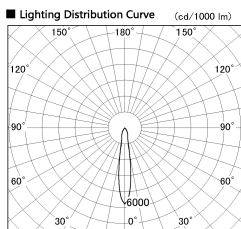

Item no. SD381-1115B9027-IK

Series Name: Cledy versa R-G (In-track)
(SD381-IK)

■ Direct Horizontal Illuminance SD381-1115B9027-IK

φ	Illuminance Angle	Beam Angle	Vertical Illuminance (lx)
	16°	17°	22880
280	10000		5720
	5000		2540
560	2000		1430
	1000		920
840			640
			470
1120			360

Installation	Track Mount
Type	
Fixture wattage	10.5W
Beam angle	17 deg
Color Temp.	2700K
CRI	Ra>90
Luminous	993 lm
Body	Die-castaluminumalloy
Body finish	Black
Trim finish	Black
Reflector finish	N/A
IP Rate	IP20
Light source	COBmodule
Input Voltage	AC220~240V
Dimming Type	Non-Dimmable
Certificate	CE,CCC
Cut Hole	N/A