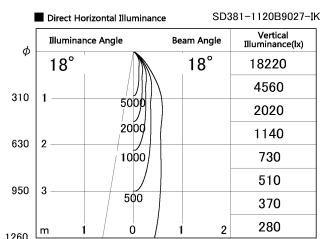

Item no. SD381-1120B9027-IK

Series Name: Cledy versa R-G (In-track)  
(SD381-IK)

Installation	Track Mount
Type	
Fixture wattage	10.5W
Beam angle	18 deg
Color Temp.	2700K
CRI	Ra>90
Luminous	944 lm
Body	Die-castaluminumalloy
Body finish	Black
Trim finish	Black
Reflector finish	N/A
IP Rate	IP20
Light source	COBmodule
Input Voltage	AC220~240V
Dimming Type	Non-Dimmable
Certificate	CE,CCC
Cut Hole	N/A