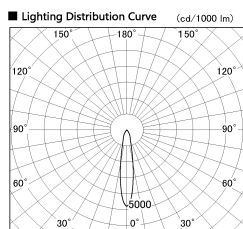

Item no. SD381-1120B9027-IK

Series Name: Cledy versa R-G (In-track)  
(SD381-IK)

Installation	Track Mount
Type	
Fixture wattage	10.5W
Beam angle	18 deg
Color Temp.	2700K
CRI	Ra>90
Luminous	944 lm
Body	Die-castaluminumalloy
Body finish	Black
Trim finish	Black
Reflector finish	N/A
IP Rate	IP20
Light source	COBmodule
Input Voltage	AC220~240V
Dimming Type	Non-Dimmable
Certificate	CE,CCC
Cut Hole	N/A