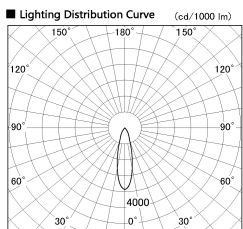

Item no. SD381-1130B9027-IK

Series Name: Cledy versa R-G (In-track)
(SD381-IK)

Installation	Track Mount
Type	
Fixture wattage	10.5W
Beam angle	27 deg
Color Temp.	2700K
CRI	Ra>90
Luminous	923 lm
Body	Die-castaluminumalloy
Body finish	Black
Trim finish	Black
Reflector finish	N/A
IP Rate	IP20
Light source	COBmodule
Input Voltage	AC220~240V
Dimming Type	Non-Dimmable
Certificate	CE,CCC
Cut Hole	N/A