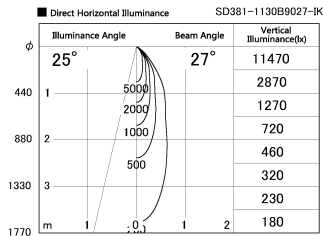

Item no. SD381-1130B9027-IK

Series Name: Cledy versa R-G (In-track)
(SD381-IK)

Installation	Track Mount
Type	
Fixture wattage	10.5W
Beam angle	27 deg
Color Temp.	2700K
CRI	Ra>90
Luminous	923 lm
Body	Die-castaluminumalloy
Body finish	Black
Trim finish	Black
Reflector finish	N/A
IP Rate	IP20
Light source	COBmodule
Input Voltage	AC220~240V
Dimming Type	Non-Dimmable
Certificate	CE,CCC
Cut Hole	N/A