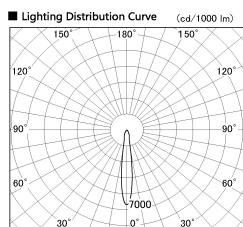

Item no. SD381-0815B9027-IK

Series Name: Cledy versa R-G (In-track)  
(SD381-IK)

■ Direct Horizontal Illuminance SD381-0815B9027-IK

φ	Illuminance Angle	Beam Angle	Vertical Illuminance (lx)
1	14°	15°	21250
240			5310
1			2360
480			1330
2			850
730			590
3			430
980			330

Installation	Track Mount
Type	
Fixture wattage	7.5W
Beam angle	15 deg
Color Temp.	2700K
CRI	Ra>90
Luminous	805 lm
Body	Die-castaluminumalloy
Body finish	Black
Trim finish	Black
Reflector finish	N/A
IP Rate	IP20
Light source	COBmodule
Input Voltage	AC220~240V
Dimming Type	Non-Dimmable
Certificate	CE,CCC
Cut Hole	N/A