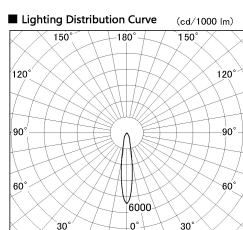

Item no. SD381-0820B9027-IK

Series Name: Cledy versa R-G (In-track)  
(SD381-IK)

■ Direct Horizontal Illuminance SD381-0820B9027-IK

Beam Angle	Vertical Illuminance (lx)
17°	16260
1	4060
1810	1810
2	1020
590	650
3	450
890	330
1190	250

Installation	Track Mount
Type	Cledy versa R-G (In-track) (SD381-IK)
Fixture wattage	7.5W
Beam angle	17 deg
Color Temp.	2700K
CRI	Ra>90
Luminous	761 lm
Body	Die-cast aluminum alloy
Body finish	Black
Trim finish	Black
Reflector finish	N/A
IP Rate	IP20
Light source	COB module
Input Voltage	AC220~240V
Dimming Type	Non-Dimmable
Certificate	CE, CCC
Cut Hole	N/A