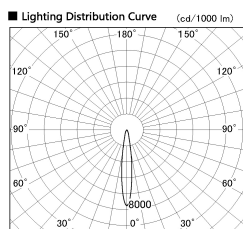

Item no. SD381-3515B9030-IK

Series Name: Cledy versa R-G (In-track)  
(SD381-IK)

■ Direct Horizontal Illuminance SD381-3515B9030-IK

φ	Illuminance Angle	Beam Angle	Vertical Illuminance (lx)
240	14°	15°	115440
480	5000		28860
730	20000		12830
980	10000		7220
	5000		4620
			3210
			2360
			1800

Installation	Track Mount
Type	Cledy versa R-G (In-track) (SD381-IK)
Fixture wattage	36W
Beam angle	15 deg
Color Temp.	3000K
CRI	Ra>90
Luminous	3769 lm
Body	Die-castaluminumalloy
Body finish	Black
Trim finish	Black
Reflector finish	N/A
IP Rate	IP20
Light source	COBmodule
Input Voltage	AC220~240V
Dimming Type	Non-Dimmable
Certificate	CE,CCC
Cut Hole	N/A