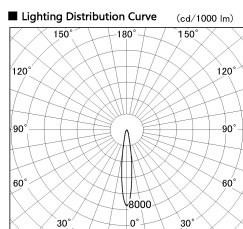

Item no. SD381-3515B9030-IK

Series Name: Cledy versa R-G (In-track)
(SD381-IK)

■ Direct Horizontal Illuminance SD381-3515B9030-IK

φ	Illuminance Angle	Beam Angle	Vertical Illuminance (lx)
240	14°	15°	115440
480	5000		28860
730	20000		12830
980	10000		7220
	5000		4620
			3210
			2360
			1800

Installation	Track Mount
Type	Cledy versa R-G (In-track) (SD381-IK)
Fixture wattage	36W
Beam angle	15 deg
Color Temp.	3000K
CRI	Ra>90
Luminous	3769 lm
Body	Die-castaluminumalloy
Body finish	Black
Trim finish	Black
Reflector finish	N/A
IP Rate	IP20
Light source	COBmodule
Input Voltage	AC220~240V
Dimming Type	Non-Dimmable
Certificate	CE,CCC
Cut Hole	N/A