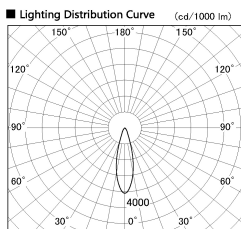

Item no. SD381-3530B9030-IK

Series Name: Cledy versa R-G (In-track)
(SD381-IK)

Installation	Track Mount
Type	
Fixture wattage	36W
Beam angle	28 deg
Color Temp.	3000K
CRI	Ra>90
Luminous	3775 lm
Body	Die-cast aluminum alloy
Body finish	Black
Trim finish	Black
Reflector finish	N/A
IP Rate	IP20
Light source	COB module
Input Voltage	AC220~240V
Dimming Type	Non-Dimmable
Certificate	CE,CCC
Cut Hole	N/A