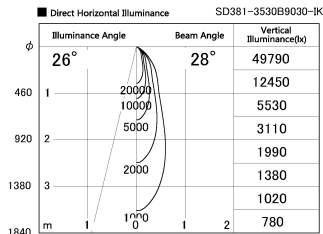

Item no. SD381-3530B9030-IK

Series Name: Cledy versa R-G (In-track)
(SD381-IK)

Installation	Track Mount
Type	
Fixture wattage	36W
Beam angle	28 deg
Color Temp.	3000K
CRI	Ra>90
Luminous	3775 lm
Body	Die-cast aluminum alloy
Body finish	Black
Trim finish	Black
Reflector finish	N/A
IP Rate	IP20
Light source	COB module
Input Voltage	AC220~240V
Dimming Type	Non-Dimmable
Certificate	CE,CCC
Cut Hole	N/A