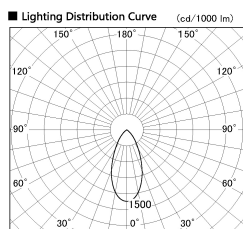

Item no. SD381-3540B9030-IK

Series Name: Cledy versa R-G (In-track)  
(SD381-IK)

Installation	Track Mount
Type	Cledy versa R-G (In-track) (SD381-IK)
Fixture wattage	36W
Beam angle	46 deg
Color Temp.	3000K
CRI	Ra>90
Luminous	3545 lm
Body	Die-castaluminumalloy
Body finish	Black
Trim finish	Black
Reflector finish	N/A
IP Rate	IP20
Light source	COBmodule
Input Voltage	AC220~240V
Dimming Type	Non-Dimmable
Certificate	CE,CCC
Cut Hole	N/A