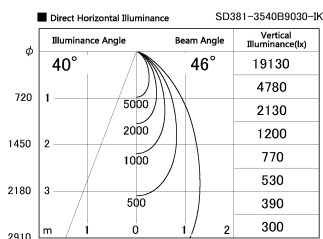

Item no. SD381-3540B9030-IK

Series Name: Cledy versa R-G (In-track)  
(SD381-IK)

Installation	Track Mount
Type	Cledy versa R-G (In-track) (SD381-IK)
Fixture wattage	36W
Beam angle	46 deg
Color Temp.	3000K
CRI	Ra>90
Luminous	3545 lm
Body	Die-castaluminumalloy
Body finish	Black
Trim finish	Black
Reflector finish	N/A
IP Rate	IP20
Light source	COBmodule
Input Voltage	AC220~240V
Dimming Type	Non-Dimmable
Certificate	CE,CCC
Cut Hole	N/A