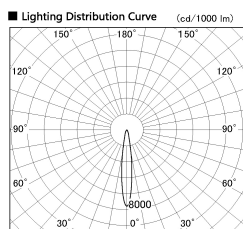

Item no. SD381-2815B9030-IK

Series Name: Cledy versa R-G (In-track)  
(SD381-IK)

Installation	Track Mount
Type	
Fixture wattage	28W
Beam angle	15 deg
Color Temp.	3000K
CRI	Ra>90
Luminous	3037 lm
Body	Die-cast aluminum alloy
Body finish	Black
Trim finish	Black
Reflector finish	N/A
IP Rate	IP20
Light source	COB module
Input Voltage	AC220~240V
Dimming Type	Non-Dimmable
Certificate	CE,CCC
Cut Hole	N/A

Direct Horizontal Illuminance SD381-2815B9030-IK

φ	Illuminance Angle	Beam Angle	Vertical Illuminance (lx)
1	14°	15°	93770
2			23440
3			10420
4			5860
5			3750
6			2600
7			1910
8			1470