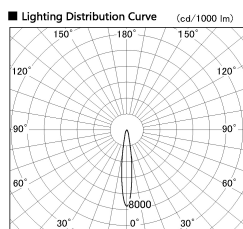

Item no. SD381-2815B9030-IK

Series Name: Cledy versa R-G (In-track)
(SD381-IK)

Installation	Track Mount
Type	
Fixture wattage	28W
Beam angle	15 deg
Color Temp.	3000K
CRI	Ra>90
Luminous	3037 lm
Body	Die-cast aluminum alloy
Body finish	Black
Trim finish	Black
Reflector finish	N/A
IP Rate	IP20
Light source	COB module
Input Voltage	AC220~240V
Dimming Type	Non-Dimmable
Certificate	CE,CCC
Cut Hole	N/A

Direct Horizontal Illuminance SD381-2815B9030-IK

φ	Illuminance Angle	Beam Angle	Vertical Illuminance (lx)
1	14°	15°	93770
240			23440
1			10420
2			5860
480			3750
2			2600
730			1910
3			1470
980			