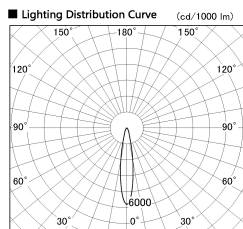

Item no. SD381-2820B9030-IK

Series Name: Cledy versa R-G (In-track)  
(SD381-IK)

■ Direct Horizontal Illuminance SD381-2820B9030-IK

φ	Illuminance Angle	Beam Angle	Vertical Illuminance (lx)		
310	18°	18°	70580		
1			17650		
2			7840		
3			4410		
630			2820		
950			1960		
1260			1440		
m	1	0	1	2	1100

Installation	Track Mount
Type	
Fixture wattage	28W
Beam angle	18 deg
Color Temp.	3000K
CRI	Ra>90
Luminous	3049 lm
Body	Die-castaluminumalloy
Body finish	Black
Trim finish	Black
Reflector finish	N/A
IP Rate	IP20
Light source	COBmodule
Input Voltage	AC220~240V
Dimming Type	Non-Dimmable
Certificate	CE,CCC
Cut Hole	N/A