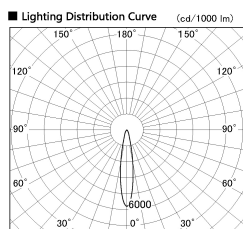

Item no. SD381-2820B9030-IK

Series Name: Cledy versa R-G (In-track)
(SD381-IK)

■ Direct Horizontal Illuminance SD381-2820B9030-IK

φ	Illuminance Angle	Beam Angle	Vertical Illuminance (lx)
310	18°	18°	70580
1			17650
			7840
630			4410
2			2820
950			1960
3			1440
1260			1100

Installation	Track Mount
Type	Cledy versa R-G (In-track) (SD381-IK)
Fixture wattage	28W
Beam angle	18 deg
Color Temp.	3000K
CRI	Ra>90
Luminous	3049 lm
Body	Die-castaluminumalloy
Body finish	Black
Trim finish	Black
Reflector finish	N/A
IP Rate	IP20
Light source	COBmodule
Input Voltage	AC220~240V
Dimming Type	Non-Dimmable
Certificate	CE,CCC
Cut Hole	N/A