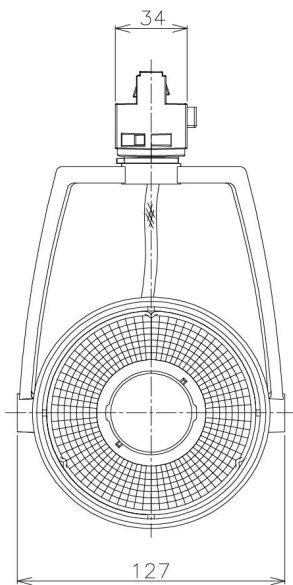

Item no. SD381-2830B9030-IK

Series Name: Cledy versa R-G (In-track)  
(SD381-IK)

|                  |                       |
|------------------|-----------------------|
| Installation     | Track Mount           |
| Type             |                       |
| Fixture wattage  | 28W                   |
| Beam angle       | 28 deg                |
| Color Temp.      | 3000K                 |
| CRI              | Ra>90                 |
| Luminous         | 3076 lm               |
| Body             | Die-castaluminumalloy |
| Body finish      | Black                 |
| Trim finish      | Black                 |
| Reflector finish | N/A                   |
| IP Rate          | IP20                  |
| Light source     | COBmodule             |
| Input Voltage    | AC220~240V            |
| Dimming Type     | Non-Dimmable          |
| Certificate      | CE,CCC                |
| Cut Hole         | N/A                   |