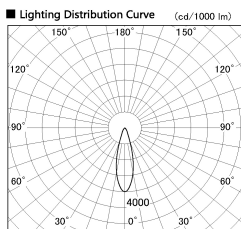

Item no. SD381-2830B9030-IK

Series Name: Cledy versa R-G (In-track)  
(SD381-IK)

|                  |                       |
|------------------|-----------------------|
| Installation     | Track Mount           |
| Type             |                       |
| Fixture wattage  | 28W                   |
| Beam angle       | 28 deg                |
| Color Temp.      | 3000K                 |
| CRI              | Ra>90                 |
| Luminous         | 3076 lm               |
| Body             | Die-castaluminumalloy |
| Body finish      | Black                 |
| Trim finish      | Black                 |
| Reflector finish | N/A                   |
| IP Rate          | IP20                  |
| Light source     | COBmodule             |
| Input Voltage    | AC220~240V            |
| Dimming Type     | Non-Dimmable          |
| Certificate      | CE,CCC                |
| Cut Hole         | N/A                   |