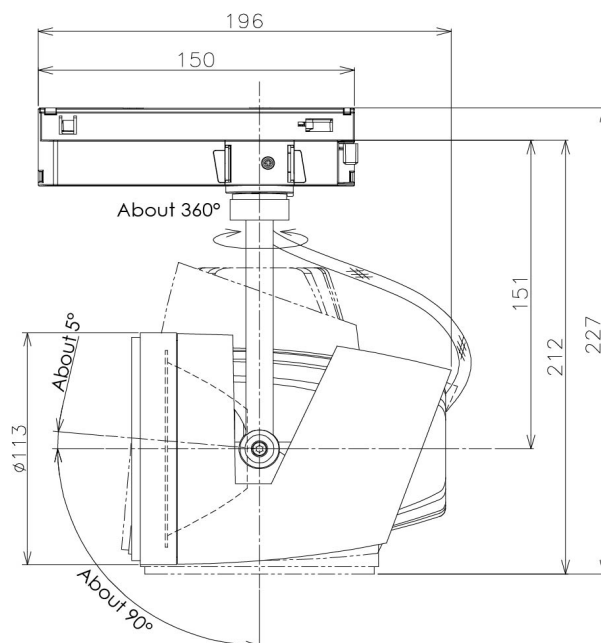

Item no. SD381-2830B9030-IK

Series Name: Cledy versa R-G (In-track)  
(SD381-IK)

|                  |                       |
|------------------|-----------------------|
| Installation     | Track Mount           |
| Type             |                       |
| Fixture wattage  | 28W                   |
| Beam angle       | 28 deg                |
| Color Temp.      | 3000K                 |
| CRI              | Ra>90                 |
| Luminous         | 3076 lm               |
| Body             | Die-castaluminumalloy |
| Body finish      | Black                 |
| Trim finish      | Black                 |
| Reflector finish | N/A                   |
| IP Rate          | IP20                  |
| Light source     | COBmodule             |
| Input Voltage    | AC220~240V            |
| Dimming Type     | Non-Dimmable          |
| Certificate      | CE,CCC                |
| Cut Hole         | N/A                   |