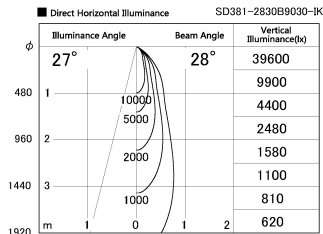

Item no. SD381-2830B9030-IK

Series Name: Cledy versa R-G (In-track)
(SD381-IK)

Installation	Track Mount
Type	Cledy versa R-G (In-track) (SD381-IK)
Fixture wattage	28W
Beam angle	28 deg
Color Temp.	3000K
CRI	Ra>90
Luminous	3076 lm
Body	Die-castaluminumalloy
Body finish	Black
Trim finish	Black
Reflector finish	N/A
IP Rate	IP20
Light source	COBmodule
Input Voltage	AC220~240V
Dimming Type	Non-Dimmable
Certificate	CE,CCC
Cut Hole	N/A