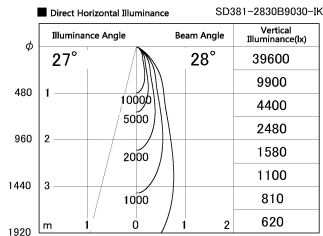

Item no. SD381-2830B9030-IK

Series Name: Cledy versa R-G (In-track)  
(SD381-IK)

|                  |                       |
|------------------|-----------------------|
| Installation     | Track Mount           |
| Type             |                       |
| Fixture wattage  | 28W                   |
| Beam angle       | 28 deg                |
| Color Temp.      | 3000K                 |
| CRI              | Ra>90                 |
| Luminous         | 3076 lm               |
| Body             | Die-castaluminumalloy |
| Body finish      | Black                 |
| Trim finish      | Black                 |
| Reflector finish | N/A                   |
| IP Rate          | IP20                  |
| Light source     | COBmodule             |
| Input Voltage    | AC220~240V            |
| Dimming Type     | Non-Dimmable          |
| Certificate      | CE,CCC                |
| Cut Hole         | N/A                   |