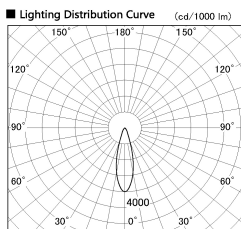

Item no. SD381-2830B9030-IK

Series Name: Cledy versa R-G (In-track)
(SD381-IK)

Installation	Track Mount
Type	Cledy versa R-G (In-track) (SD381-IK)
Fixture wattage	28W
Beam angle	28 deg
Color Temp.	3000K
CRI	Ra>90
Luminous	3076 lm
Body	Die-castaluminumalloy
Body finish	Black
Trim finish	Black
Reflector finish	N/A
IP Rate	IP20
Light source	COBmodule
Input Voltage	AC220~240V
Dimming Type	Non-Dimmable
Certificate	CE,CCC
Cut Hole	N/A