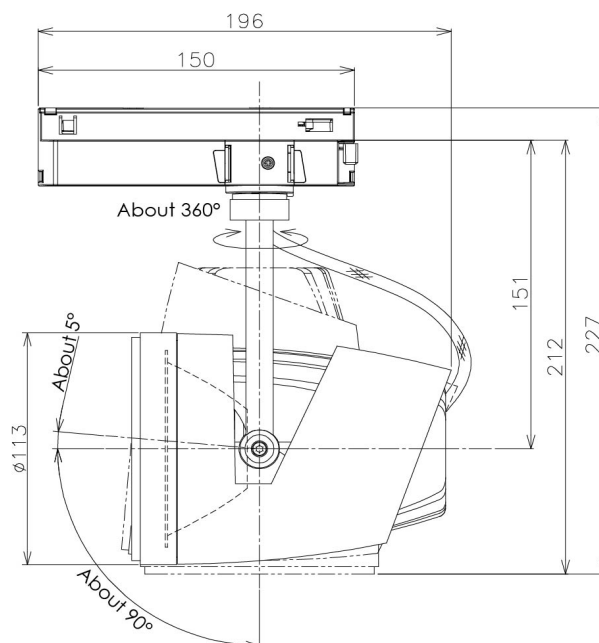

Item no. SD381-2840B9030-IK

Series Name: Cledy versa R-G (In-track)
(SD381-IK)

Installation	Track Mount
Type	
Fixture wattage	28W
Beam angle	46 deg
Color Temp.	3000K
CRI	Ra>90
Luminous	2860 lm
Body	Die-castaluminumalloy
Body finish	Black
Trim finish	Black
Reflector finish	N/A
IP Rate	IP20
Light source	COBmodule
Input Voltage	AC220~240V
Dimming Type	Non-Dimmable
Certificate	CE,CCC
Cut Hole	N/A