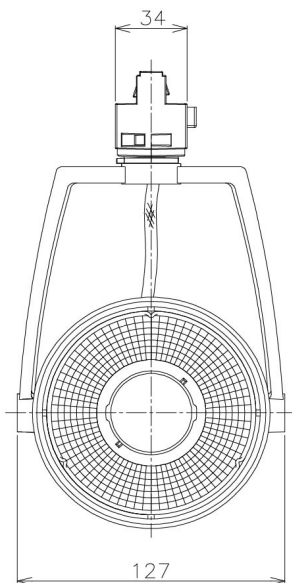

Item no. SD381-2840B9030-IK

Series Name: Cledy versa R-G (In-track)
(SD381-IK)

Installation	Track Mount
Type	
Fixture wattage	28W
Beam angle	46 deg
Color Temp.	3000K
CRI	Ra>90
Luminous	2860 lm
Body	Die-castaluminumalloy
Body finish	Black
Trim finish	Black
Reflector finish	N/A
IP Rate	IP20
Light source	COBmodule
Input Voltage	AC220~240V
Dimming Type	Non-Dimmable
Certificate	CE,CCC
Cut Hole	N/A