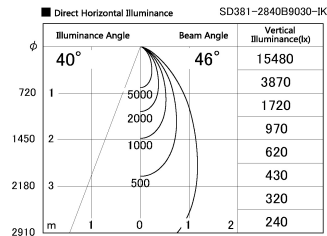

Item no. SD381-2840B9030-IK

Series Name: Cledy versa R-G (In-track)
(SD381-IK)

Installation	Track Mount
Type	
Fixture wattage	28W
Beam angle	46 deg
Color Temp.	3000K
CRI	Ra>90
Luminous	2860 lm
Body	Die-castaluminumalloy
Body finish	Black
Trim finish	Black
Reflector finish	N/A
IP Rate	IP20
Light source	COBmodule
Input Voltage	AC220~240V
Dimming Type	Non-Dimmable
Certificate	CE,CCC
Cut Hole	N/A