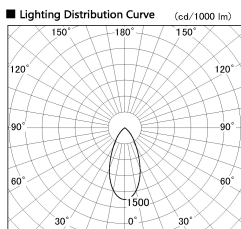

Item no. SD381-2840B9030-IK

Series Name: Cledy versa R-G (In-track)
(SD381-IK)

Installation	Track Mount
Type	
Fixture wattage	28W
Beam angle	46 deg
Color Temp.	3000K
CRI	Ra>90
Luminous	2860 lm
Body	Die-castaluminumalloy
Body finish	Black
Trim finish	Black
Reflector finish	N/A
IP Rate	IP20
Light source	COBmodule
Input Voltage	AC220~240V
Dimming Type	Non-Dimmable
Certificate	CE,CCC
Cut Hole	N/A