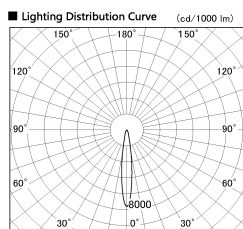

Item no. SD381-2615B9030-IK

Series Name: Cledy versa R-G (In-track)
(SD381-IK)

Installation	Track Mount
Type	
Fixture wattage	23W
Beam angle	15 deg
Color Temp.	3000K
CRI	Ra>90
Luminous	2654 lm
Body	Die-castaluminumalloy
Body finish	Black
Trim finish	Black
Reflector finish	N/A
IP Rate	IP20
Light source	COBmodule
Input Voltage	AC220~240V
Dimming Type	Non-Dimmable
Certificate	CE,CCC
Cut Hole	N/A

Direct Horizontal Illuminance SD381-2615B9030-IK

φ	Illuminance Angle	Beam Angle	Vertical Illuminance (lx)
240	14°	15°	82160
480			20540
730			9130
980			5140
			3290
			2280
			1680
			1280