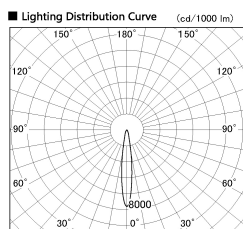

Item no. SD381-2615B9030-IK

Series Name: Cledy versa R-G (In-track)  
(SD381-IK)

Installation	Track Mount
Type	
Fixture wattage	23W
Beam angle	15 deg
Color Temp.	3000K
CRI	Ra>90
Luminous	2654 lm
Body	Die-castaluminumalloy
Body finish	Black
Trim finish	Black
Reflector finish	N/A
IP Rate	IP20
Light source	COBmodule
Input Voltage	AC220~240V
Dimming Type	Non-Dimmable
Certificate	CE,CCC
Cut Hole	N/A

Direct Horizontal Illuminance SD381-2615B9030-IK

φ	Illuminance Angle	Beam Angle	Vertical Illuminance (lx)
1	14°	15°	82160
2			20540
3			9130
4			5140
5			3290
6			2280
7			1680
8			1280