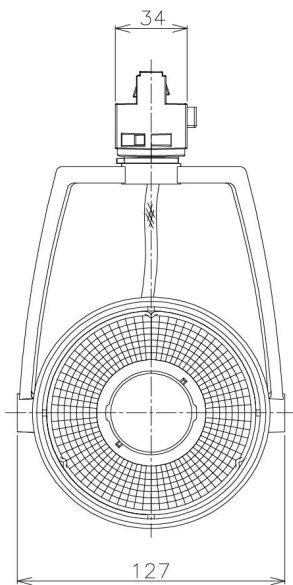

Item no. SD381-2620B9030-IK

Series Name: Cledy versa R-G (In-track)  
(SD381-IK)

■ Direct Horizontal Illuminance SD381-2620B9030-IK

φ	Illuminance Angle	Beam Angle	Vertical Illuminance (lx)
310	18°	18°	61050
310			15260
630			6780
630			3820
950			2440
950			1700
1260			1250
1260			950

Installation	Track Mount
Type	
Fixture wattage	23W
Beam angle	18 deg
Color Temp.	3000K
CRI	Ra>90
Luminous	2683 lm
Body	Die-castaluminumalloy
Body finish	Black
Trim finish	Black
Reflector finish	N/A
IP Rate	IP20
Light source	COBmodule
Input Voltage	AC220~240V
Dimming Type	Non-Dimmable
Certificate	CE,CCC
Cut Hole	N/A