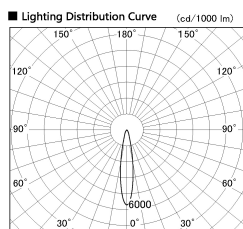

Item no. SD381-2620B9030-IK

Series Name: Cledy versa R-G (In-track)
(SD381-IK)

Direct Horizontal Illuminance SD381-2620B9030-IK

Illuminance Angle	Beam Angle	Vertical Illuminance (lx)
18°	18°	61050
		15260
		6780
		3820
		2440
		1700
		1250
		950

Installation	Track Mount
Type	Cledy versa R-G (In-track) (SD381-IK)
Fixture wattage	23W
Beam angle	18 deg
Color Temp.	3000K
CRI	Ra>90
Luminous	2683 lm
Body	Die-castaluminumalloy
Body finish	Black
Trim finish	Black
Reflector finish	N/A
IP Rate	IP20
Light source	COBmodule
Input Voltage	AC220~240V
Dimming Type	Non-Dimmable
Certificate	CE,CCC
Cut Hole	N/A