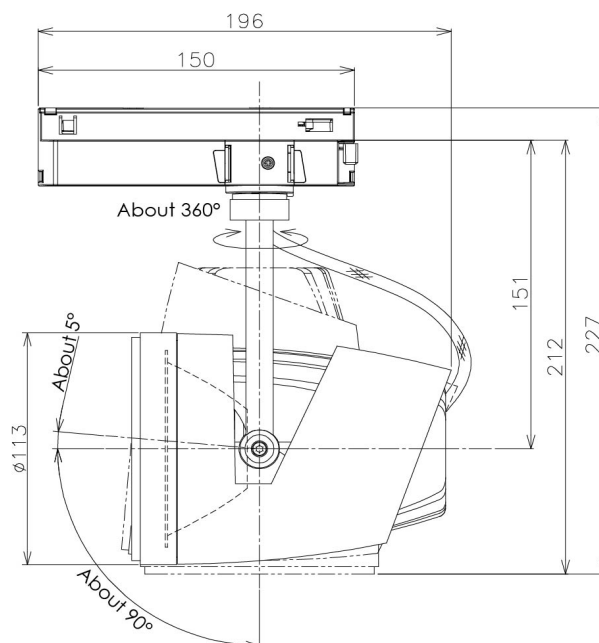

Item no. SD381-2620B9030-IK

Series Name: Cledy versa R-G (In-track)  
(SD381-IK)

■ Direct Horizontal Illuminance SD381-2620B9030-IK

φ	Illuminance Angle	Beam Angle	Vertical Illuminance (lx)
310	18°	18°	61050
310			15260
630			6780
630			3820
950			2440
950			1700
1260			1250
1260			950

Installation	Track Mount
Type	
Fixture wattage	23W
Beam angle	18 deg
Color Temp.	3000K
CRI	Ra>90
Luminous	2683 lm
Body	Die-castaluminumalloy
Body finish	Black
Trim finish	Black
Reflector finish	N/A
IP Rate	IP20
Light source	COBmodule
Input Voltage	AC220~240V
Dimming Type	Non-Dimmable
Certificate	CE,CCC
Cut Hole	N/A