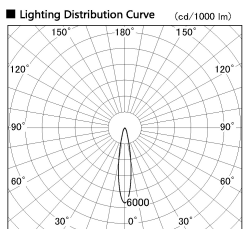

Item no. SD381-2620B9030-IK

Series Name: Cledy versa R-G (In-track)  
(SD381-IK)

■ Direct Horizontal Illuminance SD381-2620B9030-IK

φ	Illuminance Angle	Beam Angle	Vertical Illuminance (lx)
310	18°	18°	61050
310			15260
630			6780
630			3820
950			2440
950			1700
1260			1250
1260			950

Installation	Track Mount
Type	
Fixture wattage	23W
Beam angle	18 deg
Color Temp.	3000K
CRI	Ra>90
Luminous	2683 lm
Body	Die-castaluminumalloy
Body finish	Black
Trim finish	Black
Reflector finish	N/A
IP Rate	IP20
Light source	COBmodule
Input Voltage	AC220~240V
Dimming Type	Non-Dimmable
Certificate	CE,CCC
Cut Hole	N/A