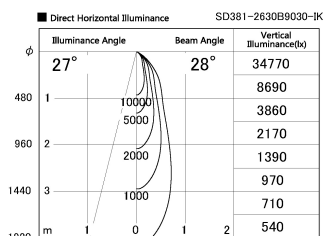

Item no. SD381-2630B9030-IK

Series Name: Cledy versa R-G (In-track)
(SD381-IK)

Installation	Track Mount
Type	Cledy versa R-G (In-track) (SD381-IK)
Fixture wattage	23W
Beam angle	28 deg
Color Temp.	3000K
CRI	Ra>90
Luminous	2690 lm
Body	Die-castaluminumalloy
Body finish	Black
Trim finish	Black
Reflector finish	N/A
IP Rate	IP20
Light source	COBmodule
Input Voltage	AC220~240V
Dimming Type	Non-Dimmable
Certificate	CE,CCC
Cut Hole	N/A