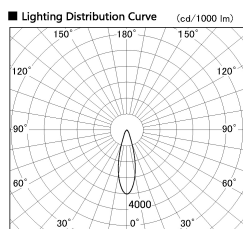

Item no. SD381-2630B9030-IK

Series Name: Cledy versa R-G (In-track)
(SD381-IK)

Installation	Track Mount
Type	Cledy versa R-G (In-track) (SD381-IK)
Fixture wattage	23W
Beam angle	28 deg
Color Temp.	3000K
CRI	Ra>90
Luminous	2690 lm
Body	Die-castaluminumalloy
Body finish	Black
Trim finish	Black
Reflector finish	N/A
IP Rate	IP20
Light source	COBmodule
Input Voltage	AC220~240V
Dimming Type	Non-Dimmable
Certificate	CE,CCC
Cut Hole	N/A