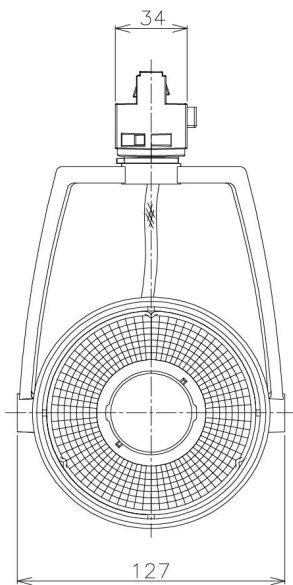

Item no. SD381-2640B9030-IK

Series Name: Cledy versa R-G (In-track)
(SD381-IK)

Installation	Track Mount
Type	
Fixture wattage	23W
Beam angle	46 deg
Color Temp.	3000K
CRI	Ra>90
Luminous	2509 lm
Body	Die-castaluminumalloy
Body finish	Black
Trim finish	Black
Reflector finish	N/A
IP Rate	IP20
Light source	COBmodule
Input Voltage	AC220~240V
Dimming Type	Non-Dimmable
Certificate	CE,CCC
Cut Hole	N/A