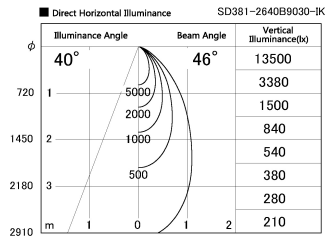

Item no. SD381-2640B9030-IK

Series Name: Cledy versa R-G (In-track)
(SD381-IK)

Installation	Track Mount
Type	
Fixture wattage	23W
Beam angle	46 deg
Color Temp.	3000K
CRI	Ra>90
Luminous	2509 lm
Body	Die-castaluminumalloy
Body finish	Black
Trim finish	Black
Reflector finish	N/A
IP Rate	IP20
Light source	COBmodule
Input Voltage	AC220~240V
Dimming Type	Non-Dimmable
Certificate	CE,CCC
Cut Hole	N/A