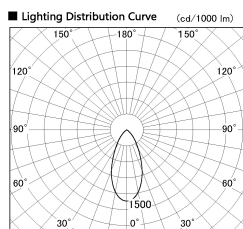

Item no. SD381-2640B9030-IK

Series Name: Cledy versa R-G (In-track)
(SD381-IK)

Installation	Track Mount
Type	Cledy versa R-G (In-track) (SD381-IK)
Fixture wattage	23W
Beam angle	46 deg
Color Temp.	3000K
CRI	Ra>90
Luminous	2509 lm
Body	Die-castaluminumalloy
Body finish	Black
Trim finish	Black
Reflector finish	N/A
IP Rate	IP20
Light source	COBmodule
Input Voltage	AC220~240V
Dimming Type	Non-Dimmable
Certificate	CE,CCC
Cut Hole	N/A