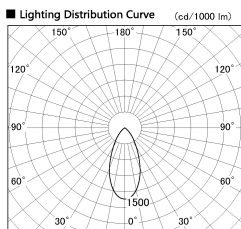

Item no. SD381-2640B9030-IK

Series Name: Cledy versa R-G (In-track)
(SD381-IK)

Installation	Track Mount
Type	
Fixture wattage	23W
Beam angle	46 deg
Color Temp.	3000K
CRI	Ra>90
Luminous	2509 lm
Body	Die-castaluminumalloy
Body finish	Black
Trim finish	Black
Reflector finish	N/A
IP Rate	IP20
Light source	COBmodule
Input Voltage	AC220~240V
Dimming Type	Non-Dimmable
Certificate	CE,CCC
Cut Hole	N/A