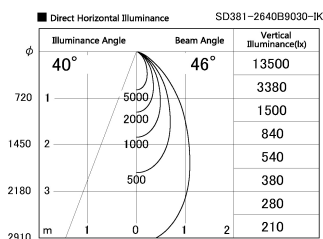

Item no. SD381-2640B9030-IK

Series Name: Cledy versa R-G (In-track)
(SD381-IK)

Installation	Track Mount
Type	Cledy versa R-G (In-track) (SD381-IK)
Fixture wattage	23W
Beam angle	46 deg
Color Temp.	3000K
CRI	Ra>90
Luminous	2509 lm
Body	Die-castaluminumalloy
Body finish	Black
Trim finish	Black
Reflector finish	N/A
IP Rate	IP20
Light source	COBmodule
Input Voltage	AC220~240V
Dimming Type	Non-Dimmable
Certificate	CE,CCC
Cut Hole	N/A