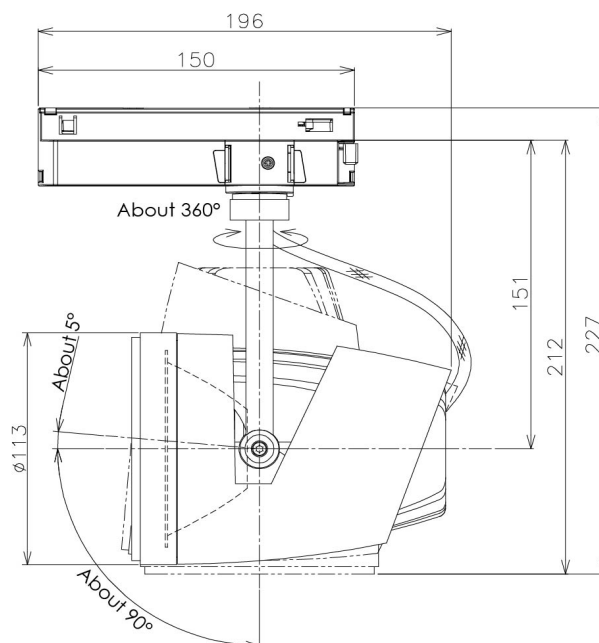

Item no. SD381-2640B9030-IK

Series Name: Cledy versa R-G (In-track)
(SD381-IK)

Installation	Track Mount
Type	
Fixture wattage	23W
Beam angle	46 deg
Color Temp.	3000K
CRI	Ra>90
Luminous	2509 lm
Body	Die-castaluminumalloy
Body finish	Black
Trim finish	Black
Reflector finish	N/A
IP Rate	IP20
Light source	COBmodule
Input Voltage	AC220~240V
Dimming Type	Non-Dimmable
Certificate	CE,CCC
Cut Hole	N/A