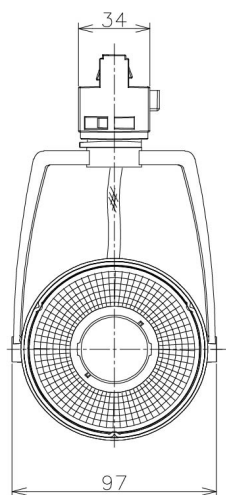

Item no. SD381-2515B9030-IK

Series Name: Cledy versa R-G (In-track)  
(SD381-IK)

Installation	Track Mount
Type	
Fixture wattage	23W
Beam angle	18 deg
Color Temp.	3000K
CRI	Ra>90
Luminous	2456 lm
Body	Die-castaluminumalloy
Body finish	Black
Trim finish	Black
Reflector finish	N/A
IP Rate	IP20
Light source	COBmodule
Input Voltage	AC220~240V
Dimming Type	Non-Dimmable
Certificate	CE,CCC
Cut Hole	N/A