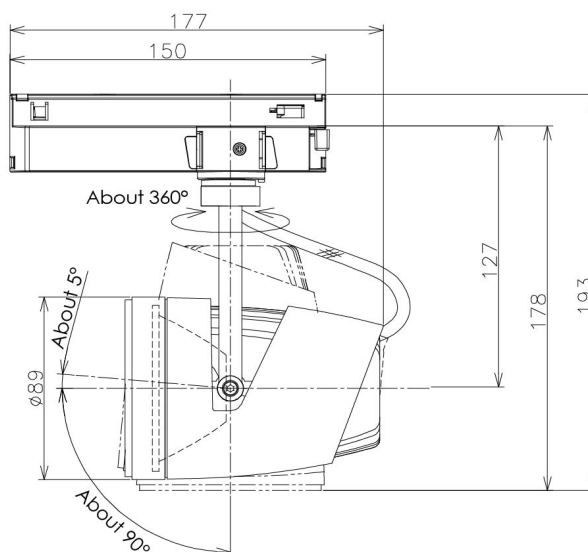

Item no. SD381-2515B9030-IK

Series Name: Cledy versa R-G (In-track)  
(SD381-IK)

Installation	Track Mount
Type	
Fixture wattage	23W
Beam angle	18 deg
Color Temp.	3000K
CRI	Ra>90
Luminous	2456 lm
Body	Die-castaluminumalloy
Body finish	Black
Trim finish	Black
Reflector finish	N/A
IP Rate	IP20
Light source	COBmodule
Input Voltage	AC220~240V
Dimming Type	Non-Dimmable
Certificate	CE,CCC
Cut Hole	N/A