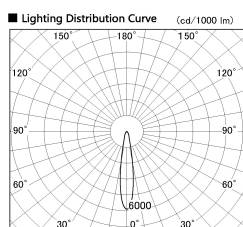

Item no. SD381-2515B9030-IK

Series Name: Cledy versa R-G (In-track)  
(SD381-IK)

Installation	Track Mount
Type	
Fixture wattage	23W
Beam angle	18 deg
Color Temp.	3000K
CRI	Ra>90
Luminous	2456 lm
Body	Die-castaluminumalloy
Body finish	Black
Trim finish	Black
Reflector finish	N/A
IP Rate	IP20
Light source	COBmodule
Input Voltage	AC220~240V
Dimming Type	Non-Dimmable
Certificate	CE,CCC
Cut Hole	N/A