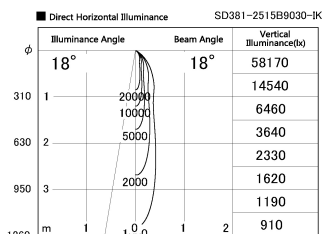

Item no. SD381-2515B9030-IK

Series Name: Cledy versa R-G (In-track)  
(SD381-IK)

Installation	Track Mount
Type	
Fixture wattage	23W
Beam angle	18 deg
Color Temp.	3000K
CRI	Ra>90
Luminous	2456 lm
Body	Die-castaluminumalloy
Body finish	Black
Trim finish	Black
Reflector finish	N/A
IP Rate	IP20
Light source	COBmodule
Input Voltage	AC220~240V
Dimming Type	Non-Dimmable
Certificate	CE,CCC
Cut Hole	N/A