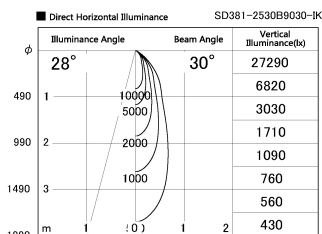

Item no. SD381-2530B9030-IK

Series Name: Cledy versa R-G (In-track)  
(SD381-IK)

|                  |                       |
|------------------|-----------------------|
| Installation     | Track Mount           |
| Type             |                       |
| Fixture wattage  | 23W                   |
| Beam angle       | 30 deg                |
| Color Temp.      | 3000K                 |
| CRI              | Ra>90                 |
| Luminous         | 2472 lm               |
| Body             | Die-castaluminumalloy |
| Body finish      | Black                 |
| Trim finish      | Black                 |
| Reflector finish | N/A                   |
| IP Rate          | IP20                  |
| Light source     | COBmodule             |
| Input Voltage    | AC220~240V            |
| Dimming Type     | Non-Dimmable          |
| Certificate      | CE,CCC                |
| Cut Hole         | N/A                   |