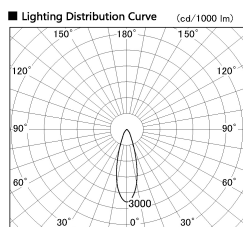

Item no. SD381-2530B9030-IK

Series Name: Cledy versa R-G (In-track)  
(SD381-IK)

|                  |                       |
|------------------|-----------------------|
| Installation     | Track Mount           |
| Type             |                       |
| Fixture wattage  | 23W                   |
| Beam angle       | 30 deg                |
| Color Temp.      | 3000K                 |
| CRI              | Ra>90                 |
| Luminous         | 2472 lm               |
| Body             | Die-castaluminumalloy |
| Body finish      | Black                 |
| Trim finish      | Black                 |
| Reflector finish | N/A                   |
| IP Rate          | IP20                  |
| Light source     | COBmodule             |
| Input Voltage    | AC220~240V            |
| Dimming Type     | Non-Dimmable          |
| Certificate      | CE,CCC                |
| Cut Hole         | N/A                   |