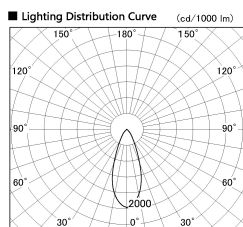

Item no. SD381-2540B9030-IK

Series Name: Cledy versa R-G (In-track)
(SD381-IK)

Installation	Track Mount
Type	
Fixture wattage	23W
Beam angle	38 deg
Color Temp.	3000K
CRI	Ra>90
Luminous	2416 lm
Body	Die-castaluminumalloy
Body finish	Black
Trim finish	Black
Reflector finish	N/A
IP Rate	IP20
Light source	COBmodule
Input Voltage	AC220~240V
Dimming Type	Non-Dimmable
Certificate	CE,CCC
Cut Hole	N/A