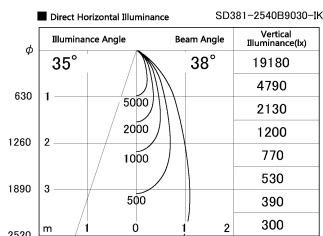

Item no. SD381-2540B9030-IK

Series Name: Cledy versa R-G (In-track)
(SD381-IK)

Installation	Track Mount
Type	
Fixture wattage	23W
Beam angle	38 deg
Color Temp.	3000K
CRI	Ra>90
Luminous	2416 lm
Body	Die-castaluminumalloy
Body finish	Black
Trim finish	Black
Reflector finish	N/A
IP Rate	IP20
Light source	COBmodule
Input Voltage	AC220~240V
Dimming Type	Non-Dimmable
Certificate	CE,CCC
Cut Hole	N/A